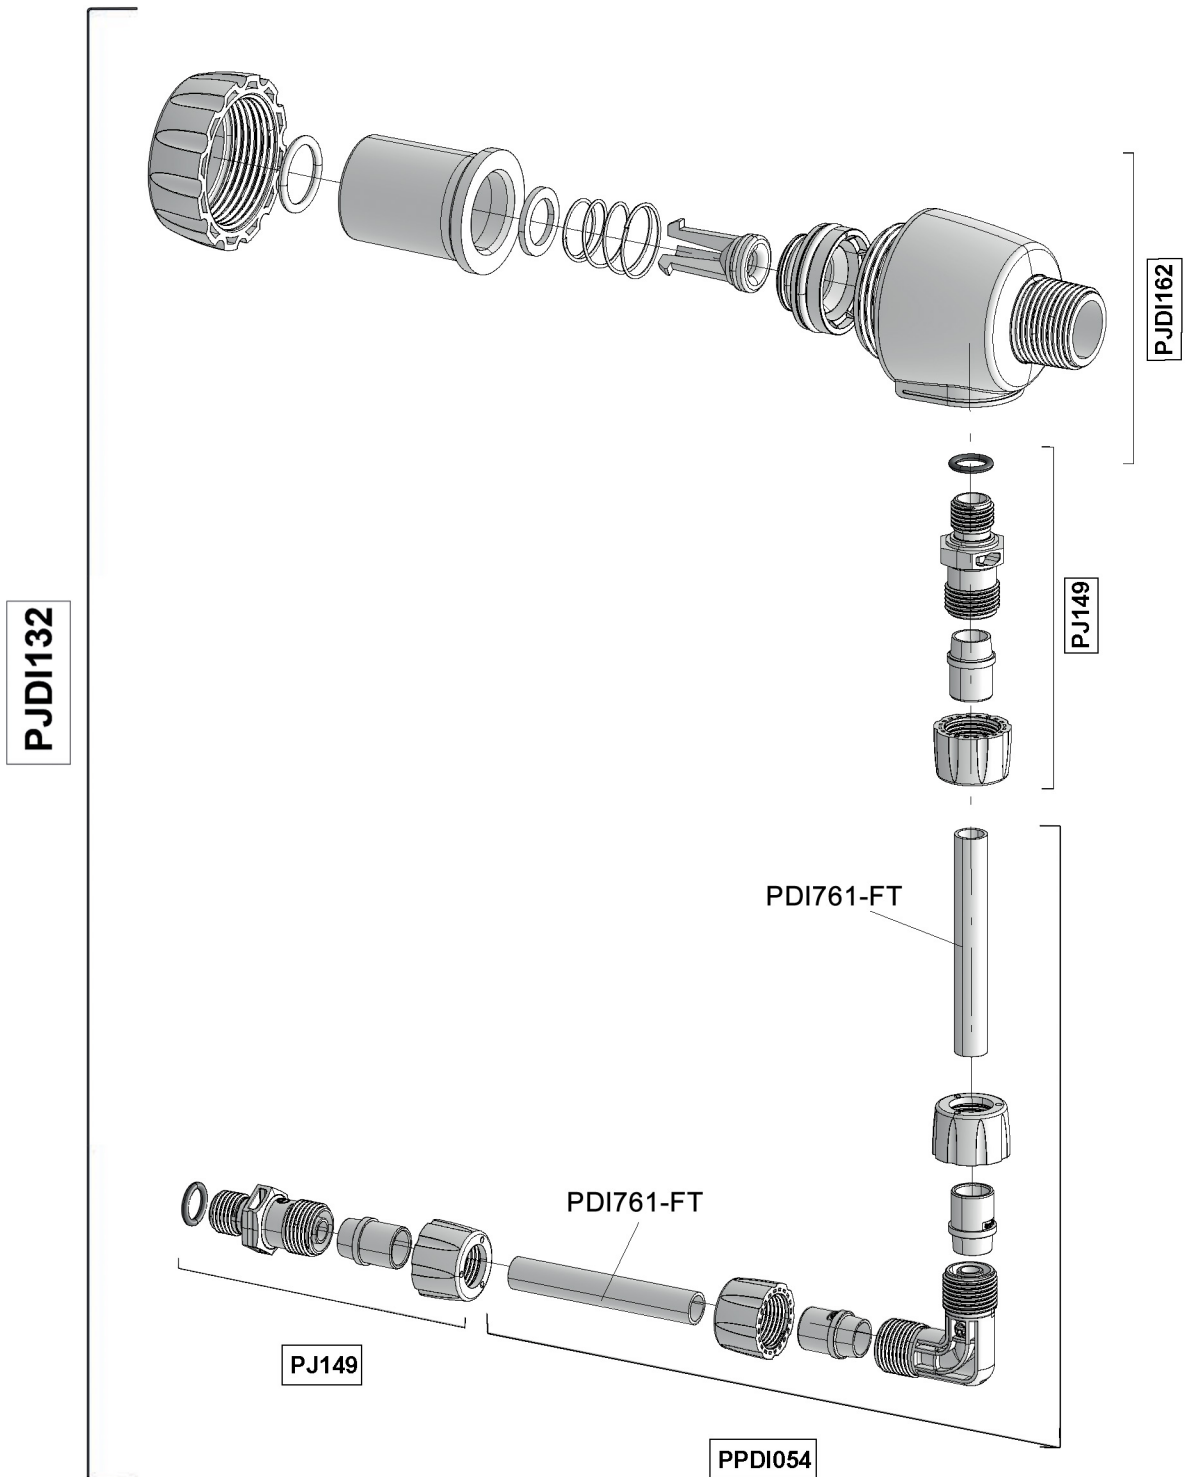

D14MZ520

For serial #s 18113022 and up

2 m³/h - 5 - 20%
 9 GPM - 1:20 - 1:4
 0.5 - 4 bar
 7 - 57 psi

PJDI199(Ø16)
 PJDI199V(Ø20)

Option " V "

© DOSATRON INTERNATIONAL S.A.S. 2016
 D3 5 - 25%/0716/D1

! **NEW Style Seal Kit for units with serial #s 16290363 and up**