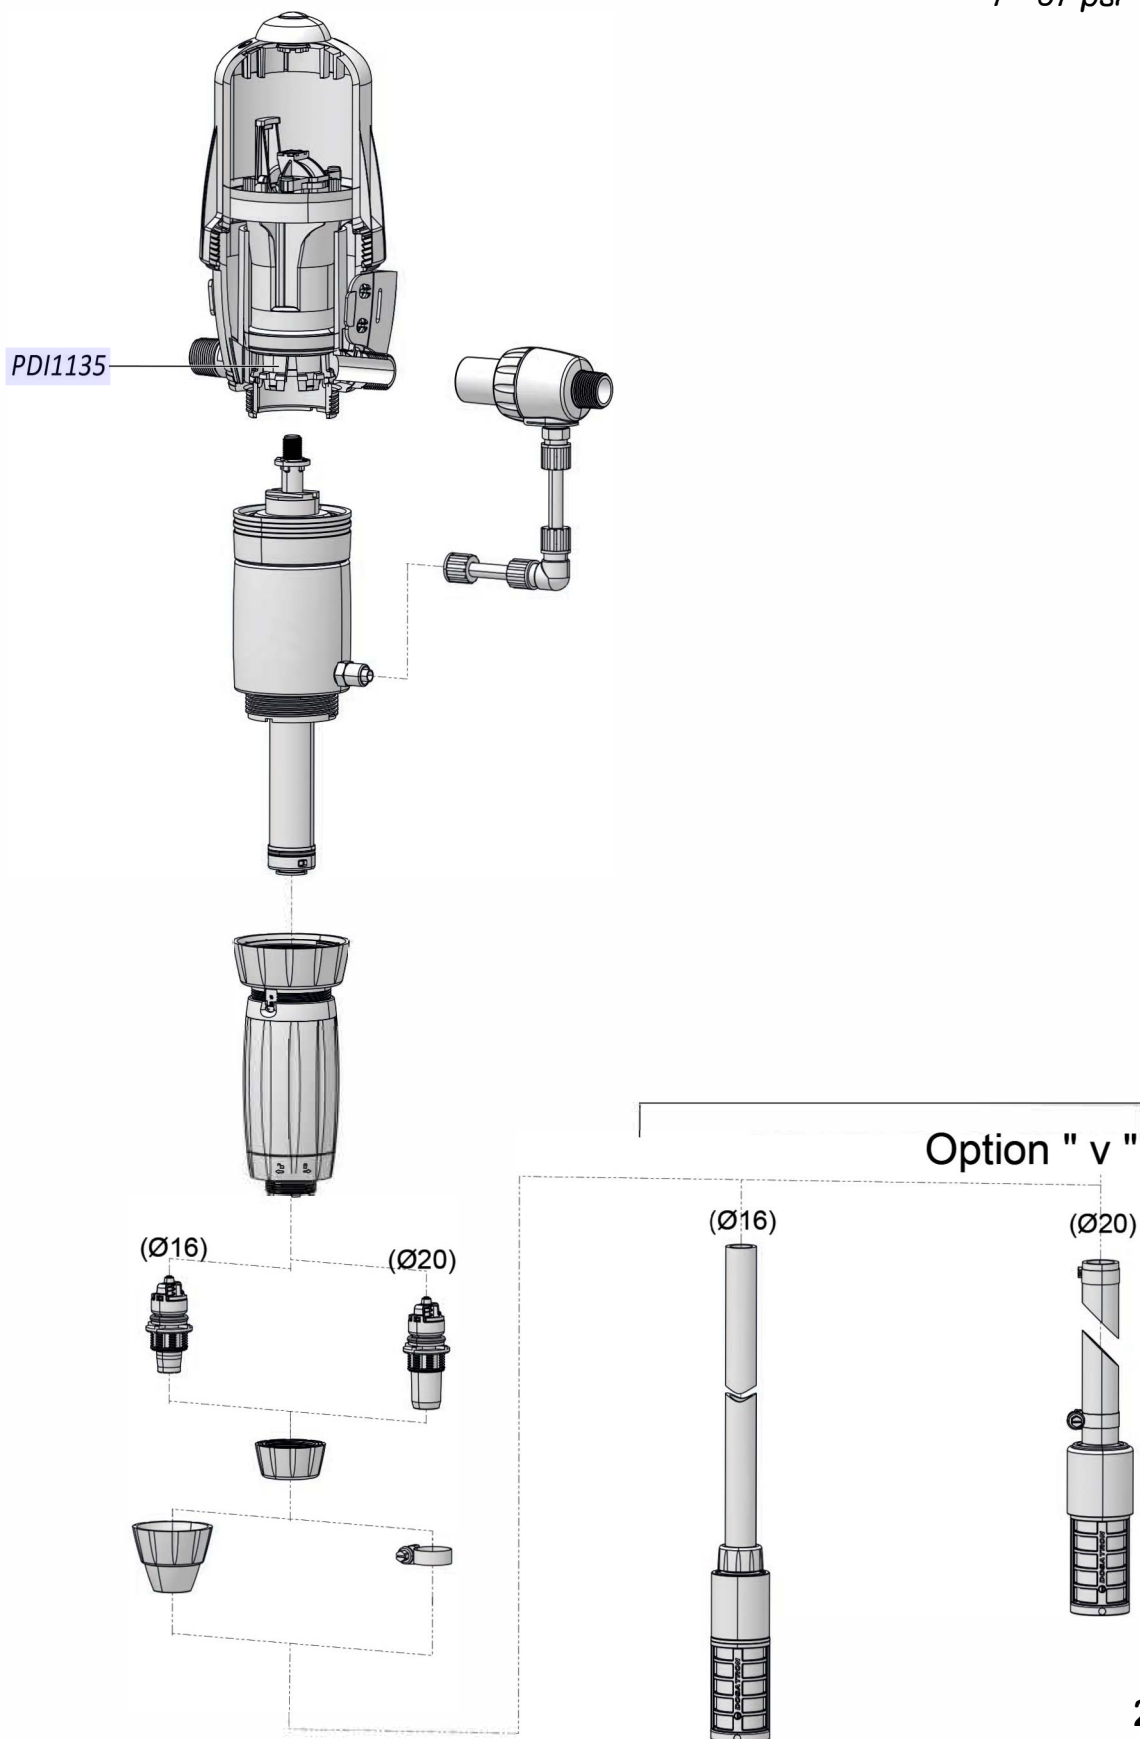

D14MZ520

For serial #s 18113022 and up

2 m³/h - 5 - 20%
9 GPM - 1:20 - 1:4
0.5 - 4 bar
7 - 57 psi