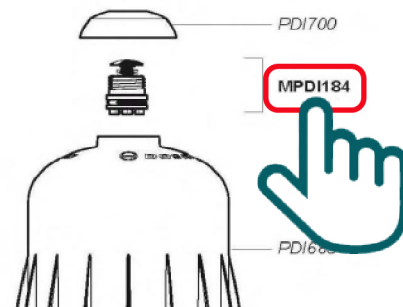

DOCUMENT INSTRUCTIONS

- Click on a part #, to visit item page
- Click arrow back from item page, to return to this document