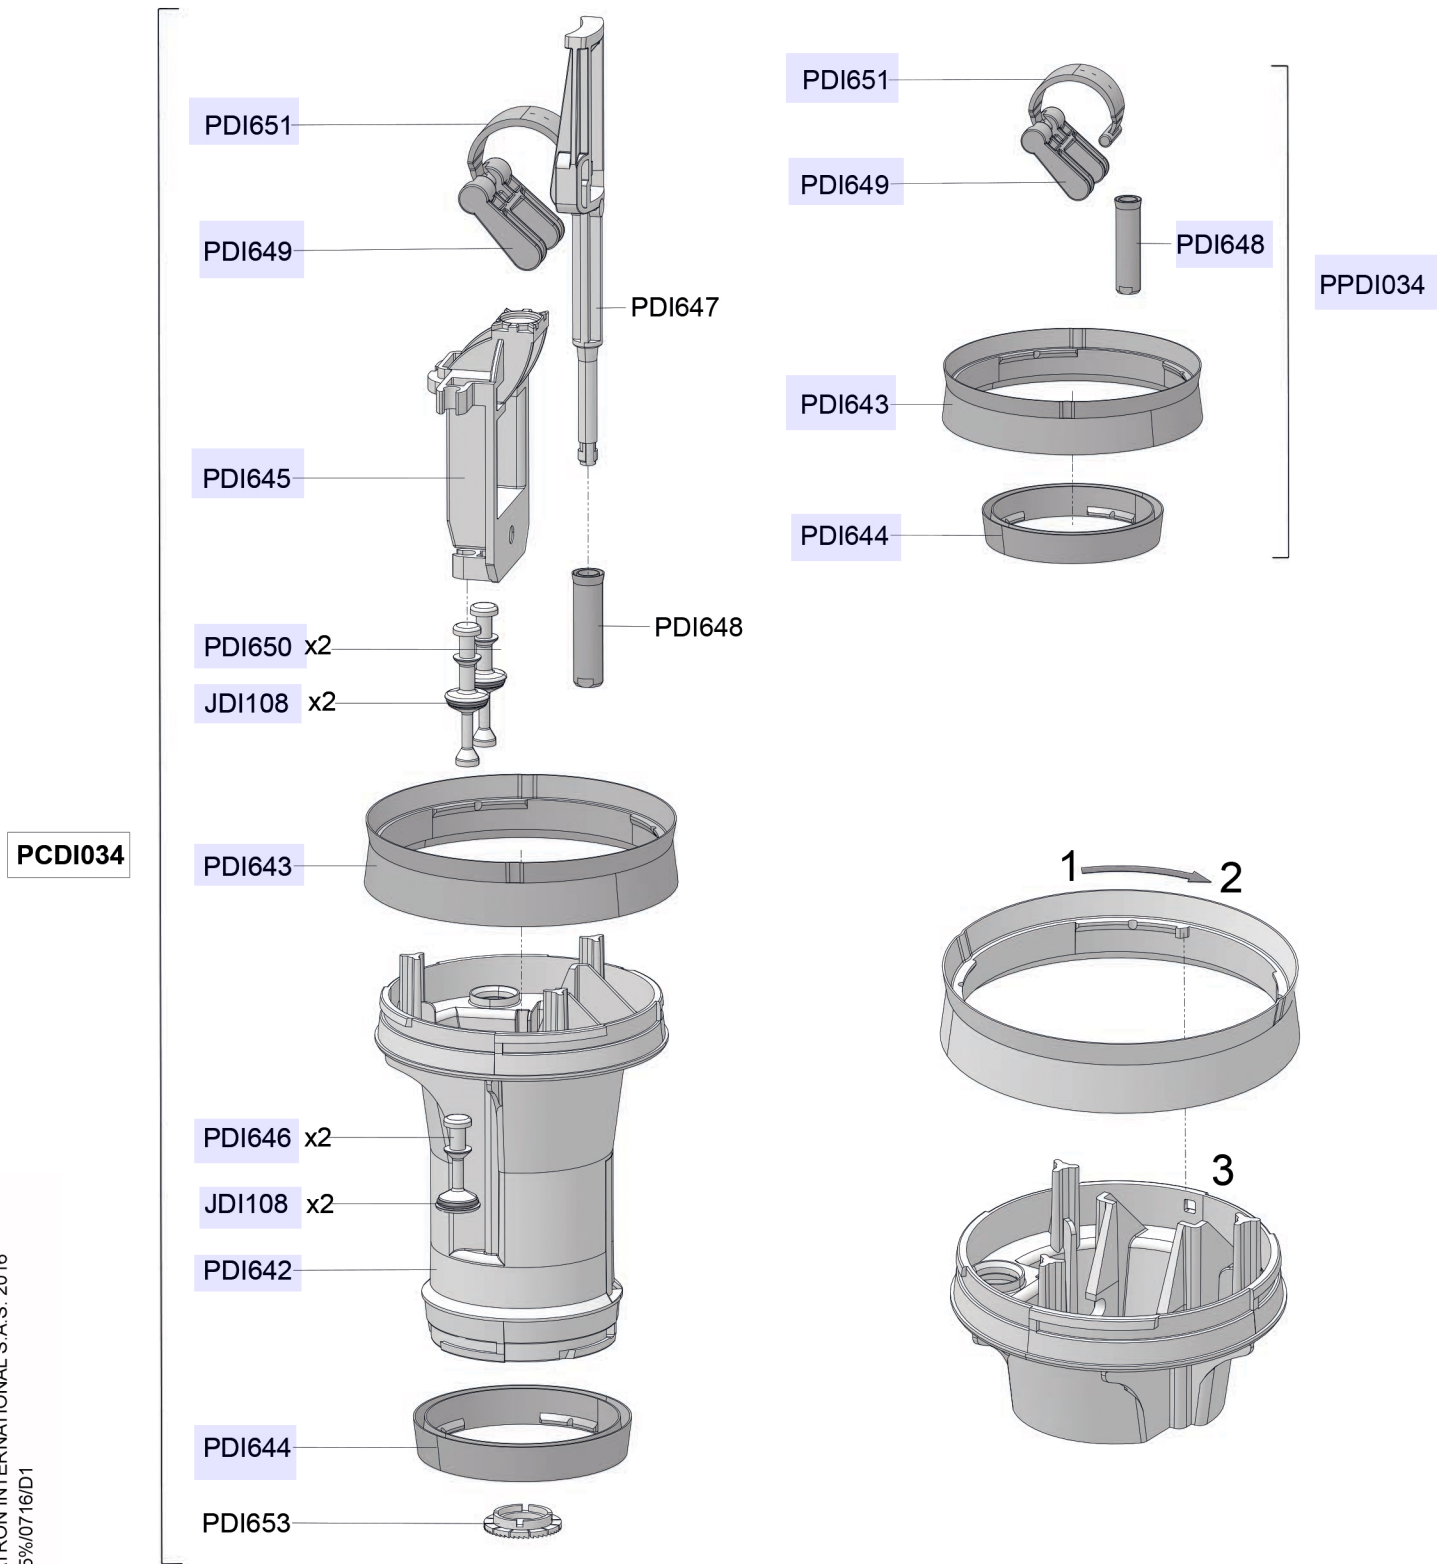

D14MZ520

For serial #s 18113022 and up

2 m³/h - 5 - 20%
9 GPM - 1:20 - 1:4
0.5 - 4 bar
7 - 57 psi

© DOSATRON INTERNATIONAL S.A.S. 2016
D3 5 - 25%/07/16/D1