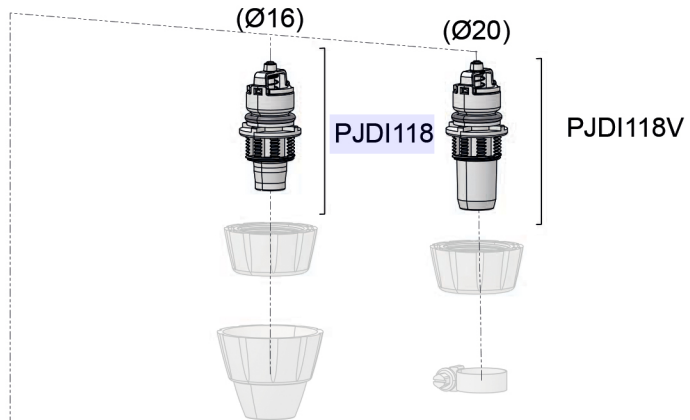

D14MZ520

For serial #s 18113022 and up

2 m³/h - 5 - 20%
 9 GPM - 1:20 - 1:4
 0.5 - 4 bar
 7 - 57 psi

PJDI199(Ø16)
 PJDI199V(Ø20)

Option " V "

© DOSATRON INTERNATIONAL S.A.S. 2016
 D3 5 - 25%/0716/D1

! **NEW Style Seal Kit for units with serial #s 16290363 and up**