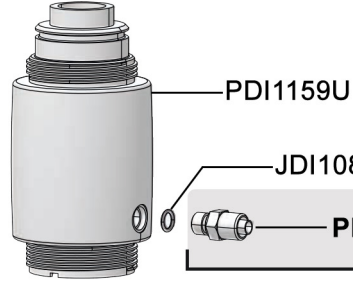

D14MZ520

For serial #s
18113022 and up

Plunger Assembly
for units with serial
number 18113022
and up

PJDI198

PDI841

PDI1162U

PDI1163U

JDI192

PDI1164U

JDI100

PDI1159U

JDI108

PDI760

2 m³/h - 5 - 20%
9 GPM - 1:20 - 1:4
0.5 - 4 bar
7 - 57 psi

PDI1098

REPLACED BY