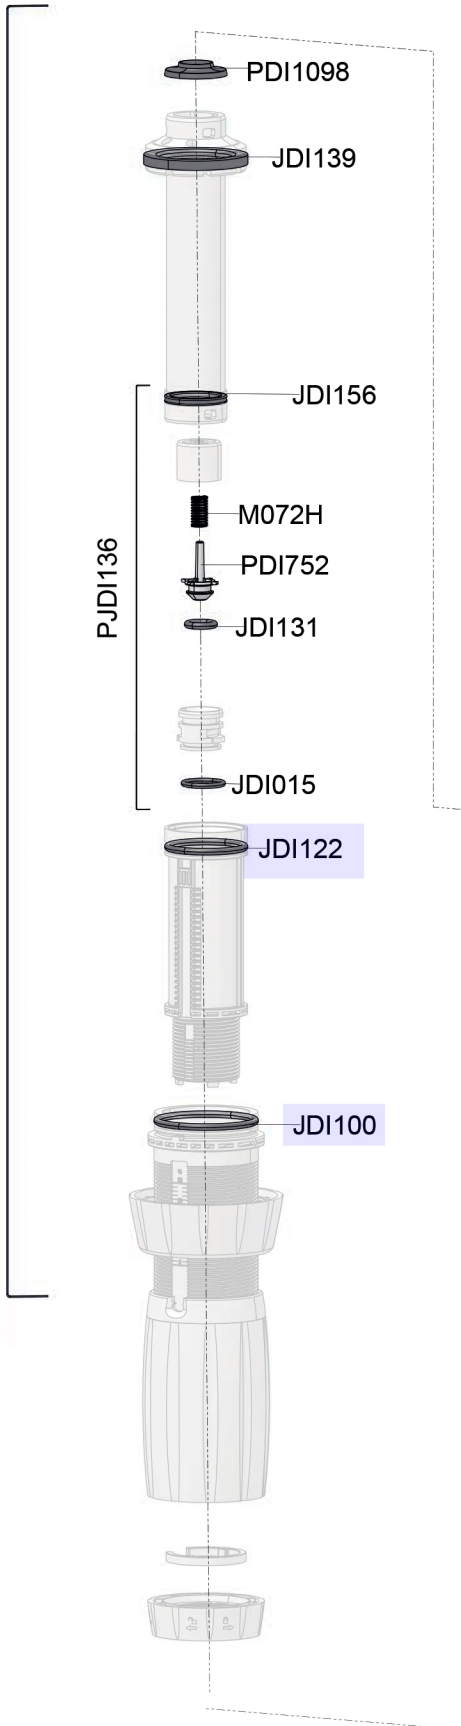

D14MZ520

For serial #s 18113022 and up

2 m³/h - 5 - 20%
9 GPM - 1:20 - 1:4
0.5 - 4 bar
7 - 57 psi

PJDI199(Ø16)
PJDI199V(Ø20)