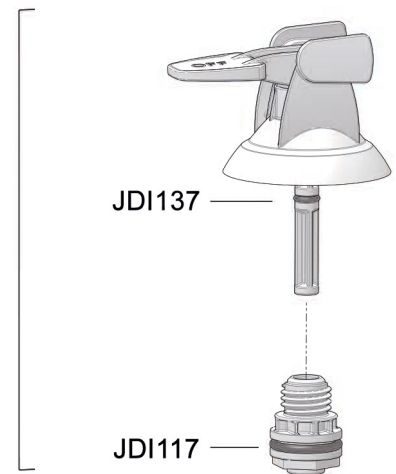

D14MZ520

For serial #s 18113022 and up

2 m³/h - 5 - 20%
9 GPM - 1:20 - 1:4
0.5 - 4 bar
7 - 57 psi

OPTION