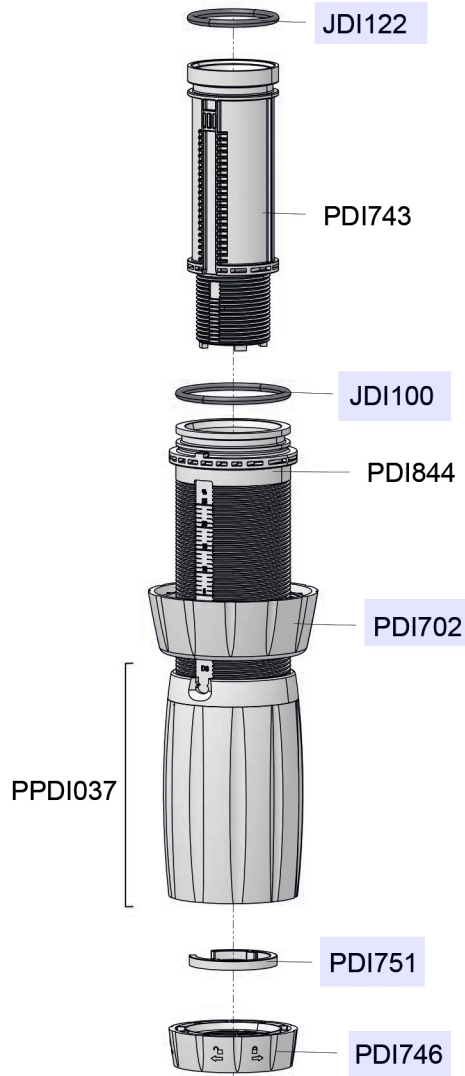

DOSATRON®

WATER POWERED DOSING TECHNOLOGY

D14MZ520 - 9 GPM SERIAL # 18113022 AND UP INTERACTIVE SCHEMATICS

UNIT SPECIFICATIONS

- 1:20 - 1:5
- 7 - 57 PSI
- 3/4" NPT Connection

SUGGESTED INSTALLATION

- 200 mesh/80 micron water filter prior to the unit
- One-way check valve down-stream from the unit for water hammer protection

JDI015

PDI1097

*Not compatible
with units serial
numbers below
18113022

D14MZ520

For serial #s 18113022 and up

2 m³/h - 5 - 20%
9 GPM - 1:20 - 1:4
0.5 - 4 bar
7 - 57 psi

Injection Stem Assembly

CDDI078 (Ø16)
CDDI078V (Ø20)

Option " V "

D14MZ520

For serial #s 18113022 and up

2 m³/h - 5 - 20%
9 GPM - 1:20 - 1:4
0.5 - 4 bar
7 - 57 psi

D14MZ520

For serial #s 18113022 and up

2 m³/h - 5 - 20%
9 GPM - 1:20 - 1:4
0.5 - 4 bar
7 - 57 psi

D14MZ520

For serial #s 18113022 and up

2 m³/h - 5 - 20%
 9 GPM - 1:20 - 1:4
 0.5 - 4 bar
 7 - 57 psi

PJDI199(Ø16)
 PJDI199V(Ø20)

Option " V "

© DOSATRON INTERNATIONAL S.A.S. 2016
 D3 5 - 25%/0716/D1

! **NEW Style Seal Kit for units with serial #s 16290363 and up**