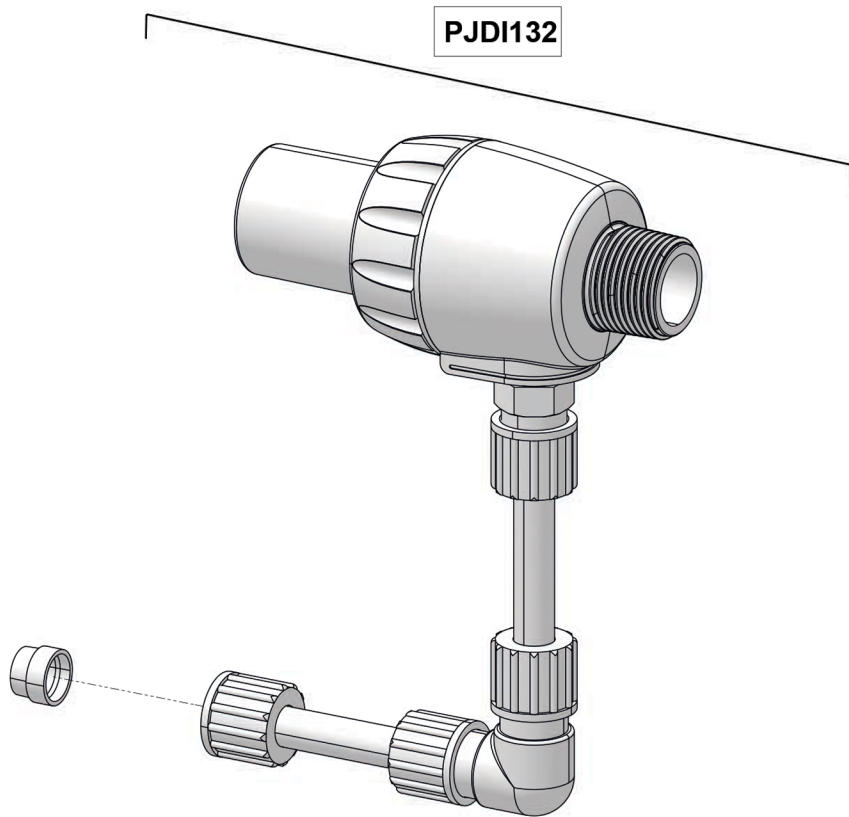

D14MZ520

For serial #s 18113022 and up

2 m³/h - 5 - 20%
9 GPM - 1:20 - 1:4
0.5 - 4 bar
7 - 57 psi