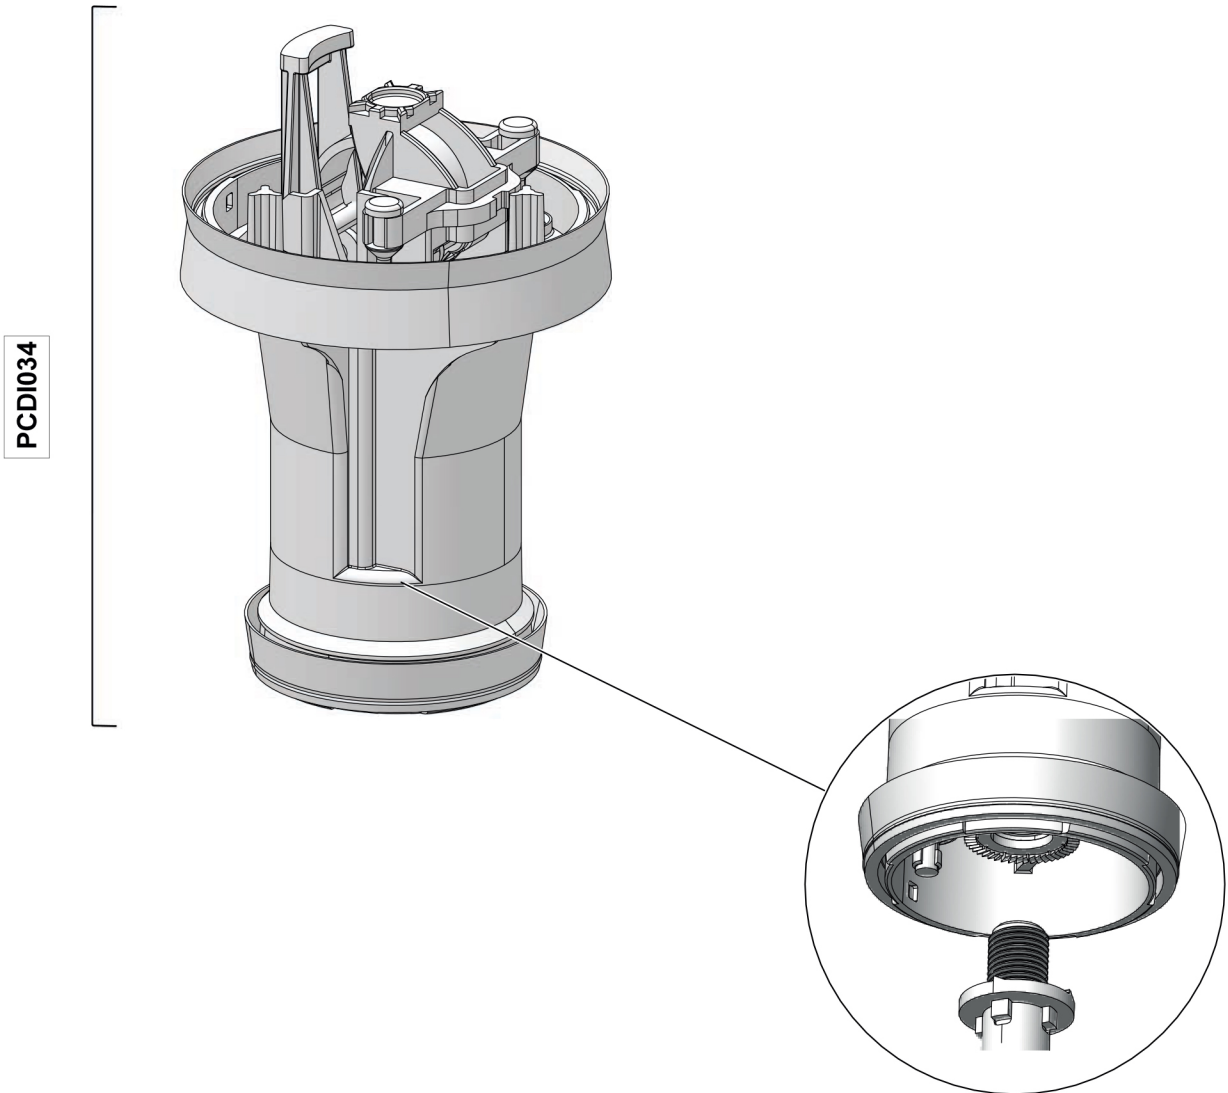

D14MZ520

For serial #s 18113022 and up

2 m³/h - 5 - 20%
9 GPM - 1:20 - 1:4
0.5 - 4 bar
7 - 57 psi