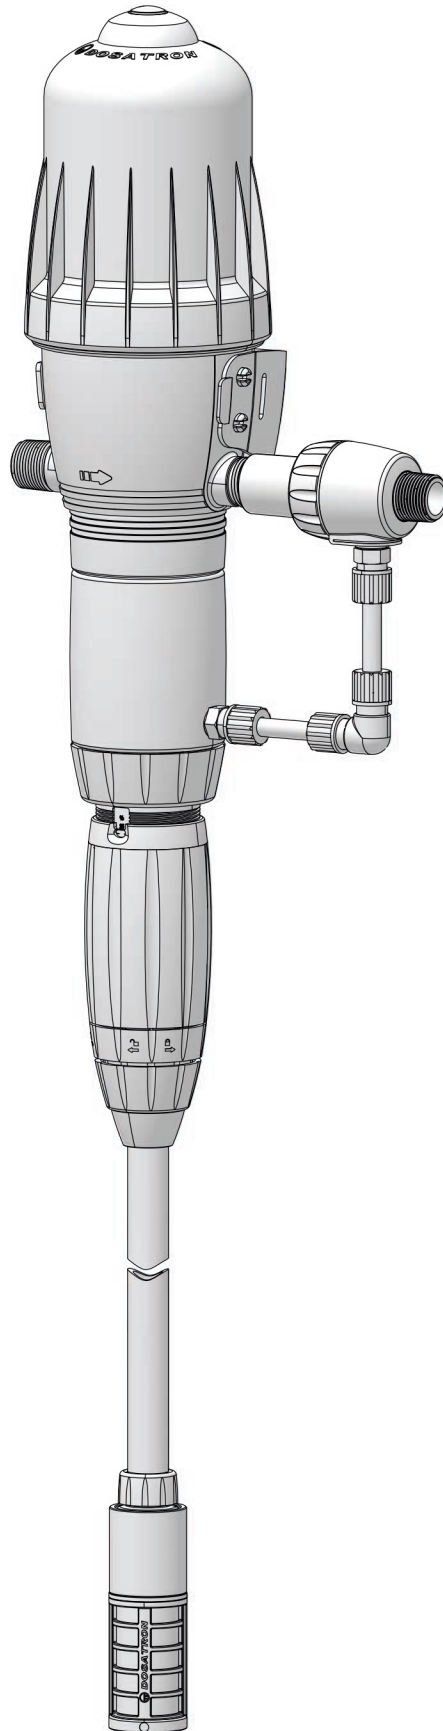

DOSATRON®

WATER POWERED DOSING TECHNOLOGY

D14MZ520 - 9 GPM SERIAL # 18113022 AND UP INTERACTIVE SCHEMATICS

UNIT SPECIFICATIONS

- 1:20 - 1:5
- 7 - 57 PSI
- 3/4" NPT Connection

SUGGESTED INSTALLATION

- 200 mesh/80 micron water filter prior to the unit
- One-way check valve down-stream from the unit for water hammer protection

SUGGESTED MAINTENANCE

- Injection Seal Kit
Part #: [PJDI199](#)
For yearly maintenance
- Piston Flange Kit
Part #: [PPDI034](#)

DOCUMENT INSTRUCTIONS

- Click on a part #, to visit item page
- Click arrow back from item page, to return to this document

D14MZ520

For serial #s 18113022 and up

2 m³/h - 5 - 20%
9 GPM - 1:20 - 1:4
0.5 - 4 bar
7 - 57 psi

D14MZ520

For serial #s 18113022 and up

2 m³/h - 5 - 20%
9 GPM - 1:20 - 1:4
0.5 - 4 bar
7 - 57 psi

D14MZ520

For serial #s 18113022 and up

2 m³/h - 5 - 20%
9 GPM - 1:20 - 1:4
0.5 - 4 bar
7 - 57 psi

OPTION

D14MZ520

For serial #s 18113022 and up

2 m³/h - 5 - 20%
9 GPM - 1:20 - 1:4
0.5 - 4 bar
7 - 57 psi

D14MZ520

For serial #s 18113022 and up

2 m³/h - 5 - 20%
 9 GPM - 1:20 - 1:4
 0.5 - 4 bar
 7 - 57 psi