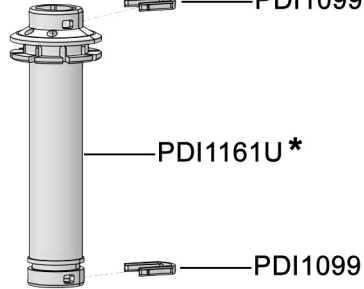

PDI1161U*

PDI1099

JDI156

PDI950

M072H

PDI752

JDI131

JDI015

PDI1097

*Not compatible
with units serial
numbers below
18113022