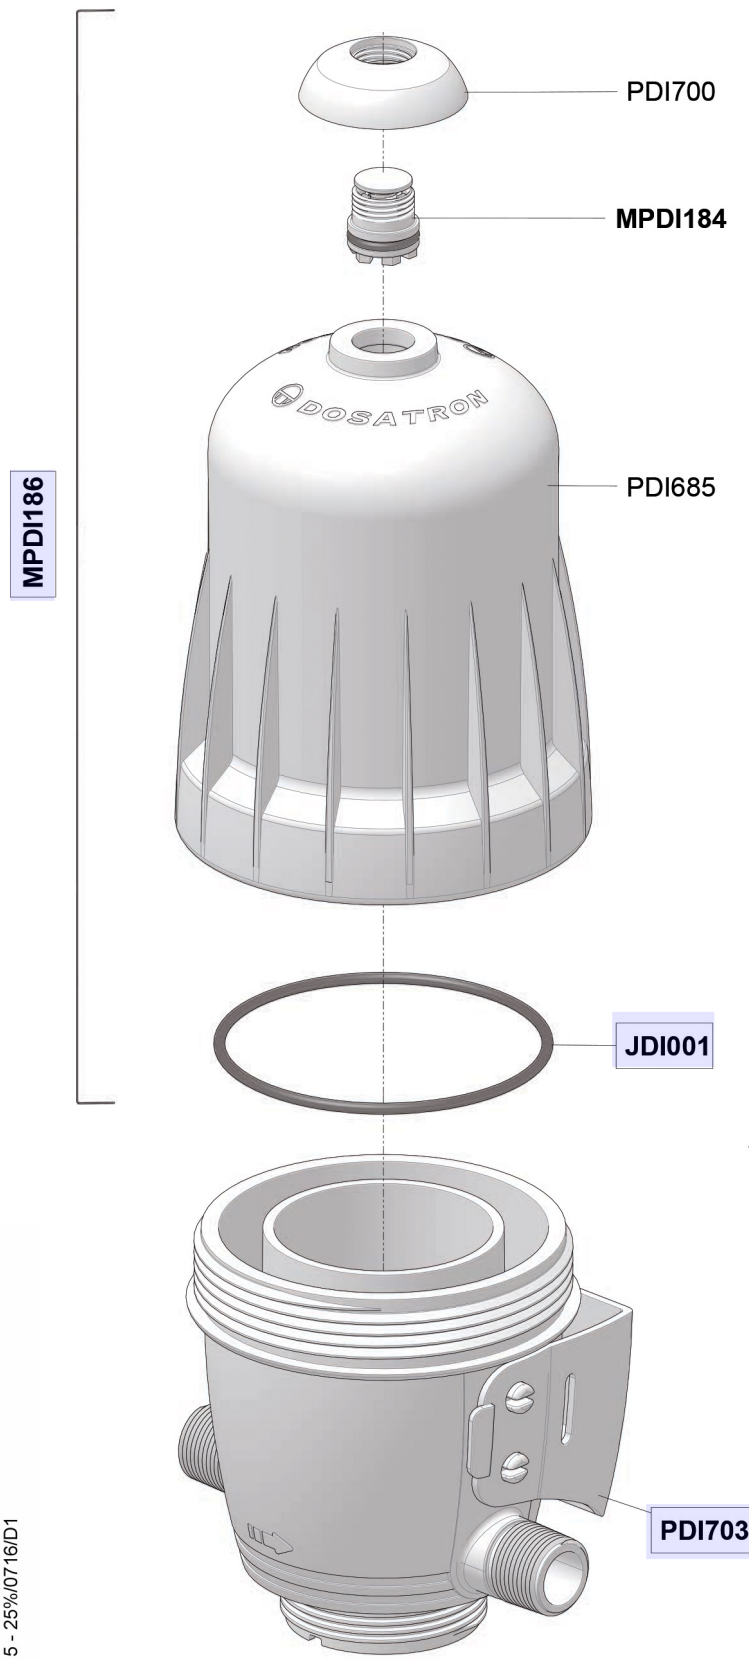

DOSATRON®

WATER POWERED DOSING TECHNOLOGY

D14MZ520 - 9 GPM SERIAL # 18113022 AND UP INTERACTIVE SCHEMATICS

UNIT SPECIFICATIONS

- 1:20 - 1:5
- 7 - 57 PSI
- 3/4" NPT Connection

SUGGESTED INSTALLATION

- 200 mesh/80 micron water filter prior to the unit
- One-way check valve down-stream from the unit for water hammer protection

D14MZ520

For serial #s 18113022 and up

2 m³/h - 5 - 20%
9 GPM - 1:20 - 1:4
0.5 - 4 bar
7 - 57 psi

D14MZ520

For serial #s 18113022 and up

2 m³/h - 5 - 20%
9 GPM - 1:20 - 1:4
0.5 - 4 bar
7 - 57 psi

D14MZ520

For serial #s 18113022 and up

2 m³/h - 5 - 20%
9 GPM - 1:20 - 1:4
0.5 - 4 bar
7 - 57 psi

OPTION

D14MZ520

For serial #s 18113022 and up

2 m³/h - 5 - 20%
9 GPM - 1:20 - 1:4
0.5 - 4 bar
7 - 57 psi

D14MZ520

For serial #s 18113022 and up

2 m³/h - 5 - 20%
 9 GPM - 1:20 - 1:4
 0.5 - 4 bar
 7 - 57 psi

© DOSATRON INTERNATIONAL S.A.S. 2016
 D3 5 - 25%/07/16/D1

D14MZ520

For serial #s 18113022 and up

2 m³/h - 5 - 20%
9 GPM - 1:20 - 1:4
0.5 - 4 bar
7 - 57 psi

D14MZ520

For serial #s
18113022 and up

Plunger Assembly
for units with serial
number 18113022
and up