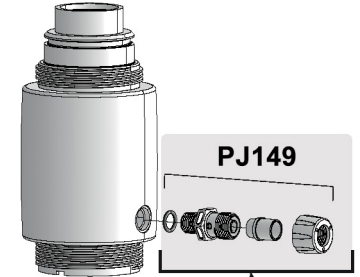

PJ149

PDI1160U*

JDI139

PDI1099