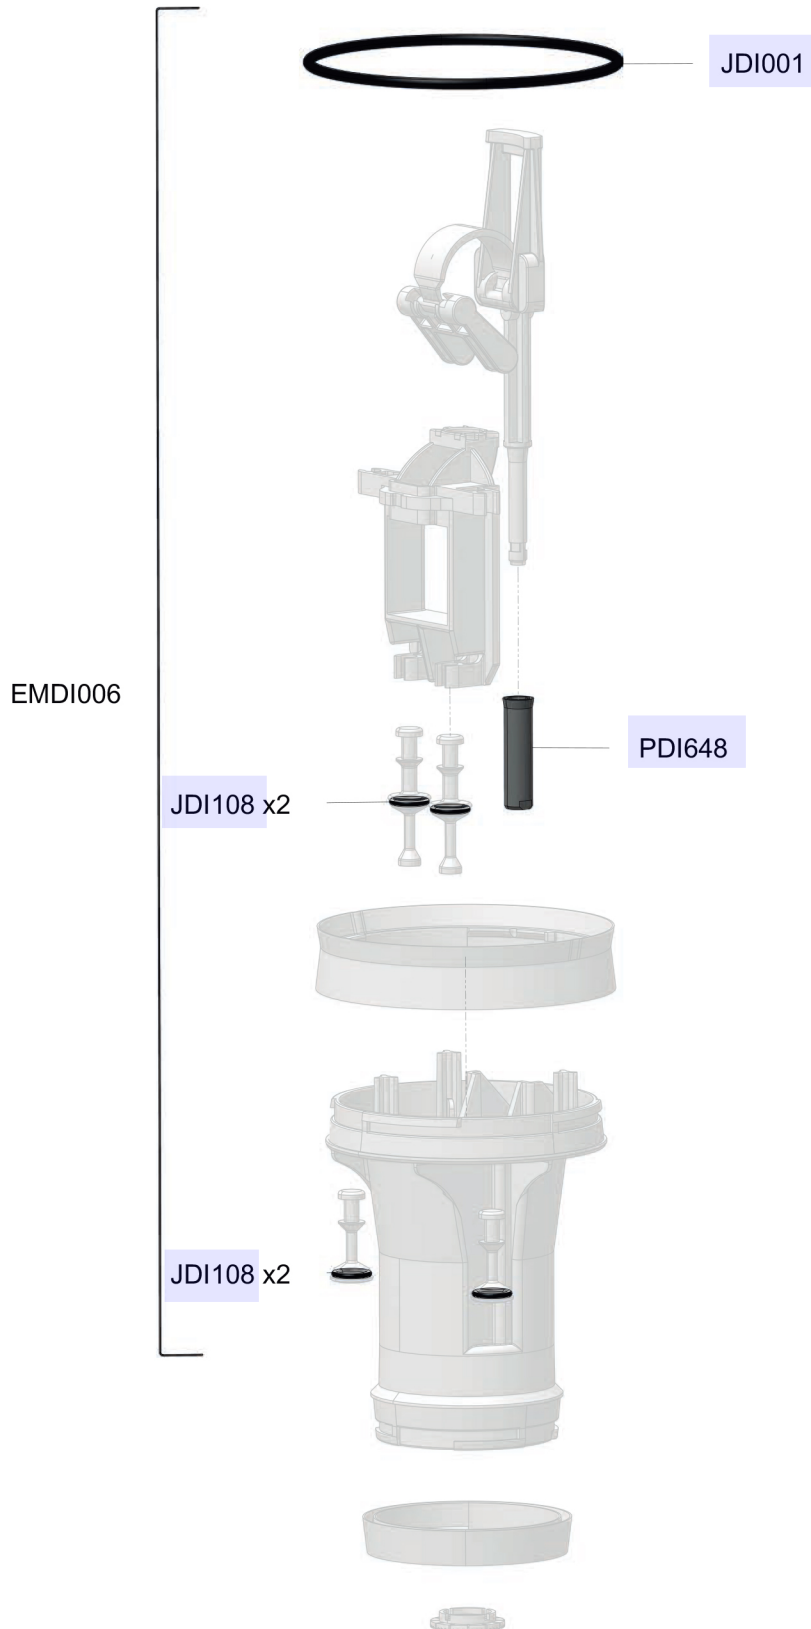

D14MZ520

For serial #s 18113022 and up

2 m³/h - 5 - 20%
9 GPM - 1:20 - 1:4
0.5 - 4 bar
7 - 57 psi