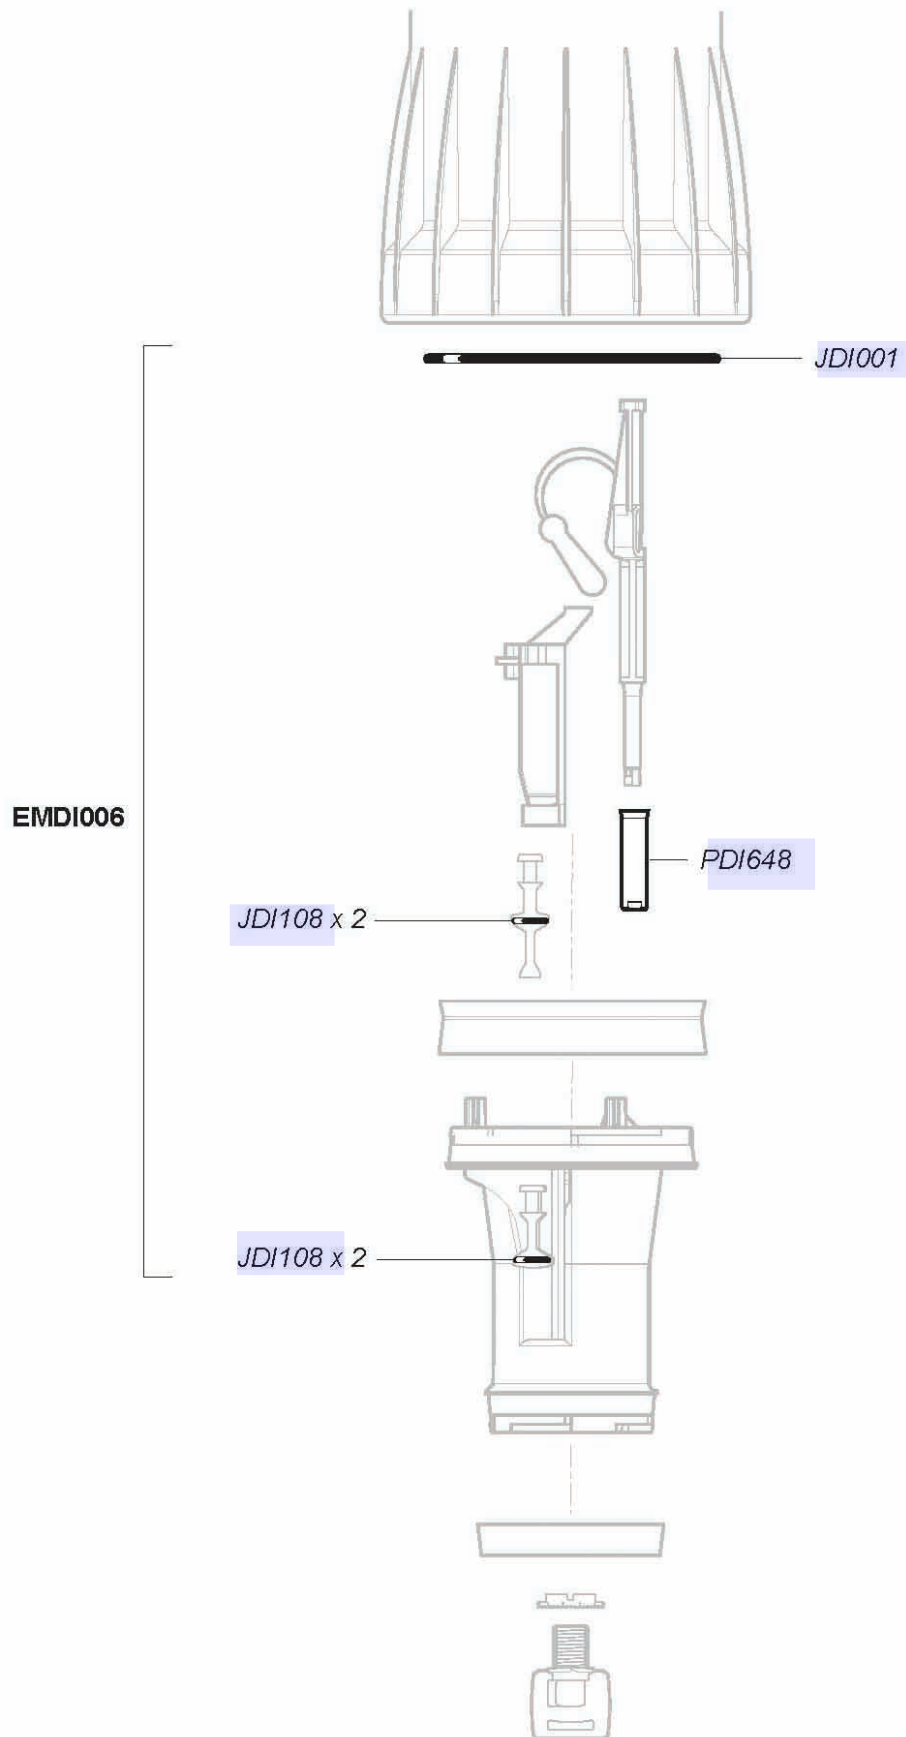

# D14MZ520

For serial numbers greater than  
13400000 up to 16290362

2 m<sup>3</sup>/h - 5 - 20%  
9 GPM - 1:20 - 1:5  
0.5 - 4 bar  
7 - 57 psi