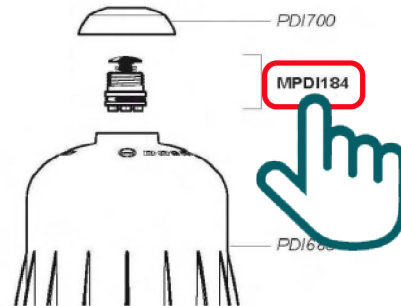

DOCUMENT INSTRUCTIONS

- Click on a part #, to visit item page
- Click arrow back from item page, to return to this document