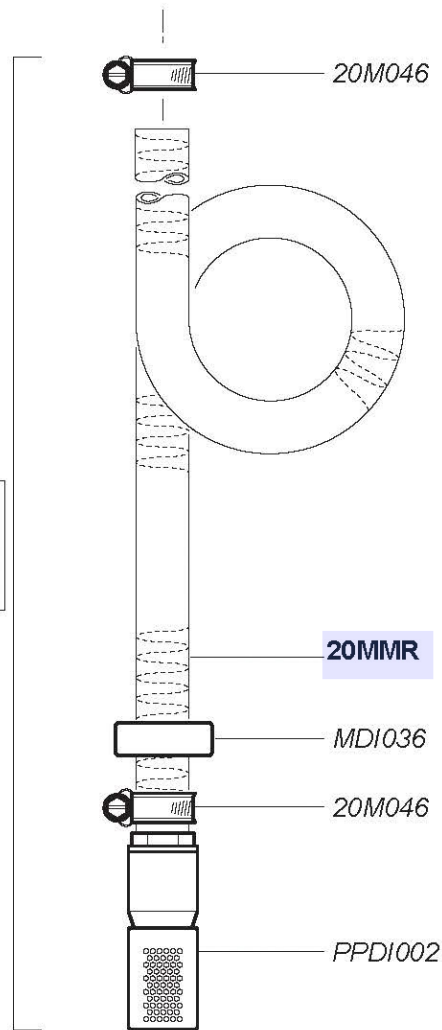

### UNIT SPECIFICATIONS

- 1:20 - 1:5
- 7 - 57 PSI
- 3/4" NPT Connection

# D14MZ520

For serial numbers greater than  
13400000 up to 16290362

2 m<sup>3</sup>/h - 5 - 20%  
9 GPM - 1:20 - 1:5  
0.5 - 4 bar  
7 - 57 psi

# D14MZ520

For serial numbers greater than  
13400000 up to 16290362

2 m<sup>3</sup>/h - 5 - 20%  
9 GPM - 1:20 - 1:5  
0.5 - 4 bar  
7 - 57 psi

(Ø16)

**Option "V"**

(Ø20)

© DOSATRON INTERNATIONAL S.A.S. 2013  
D3RE25-IE/0713/D1

**A**