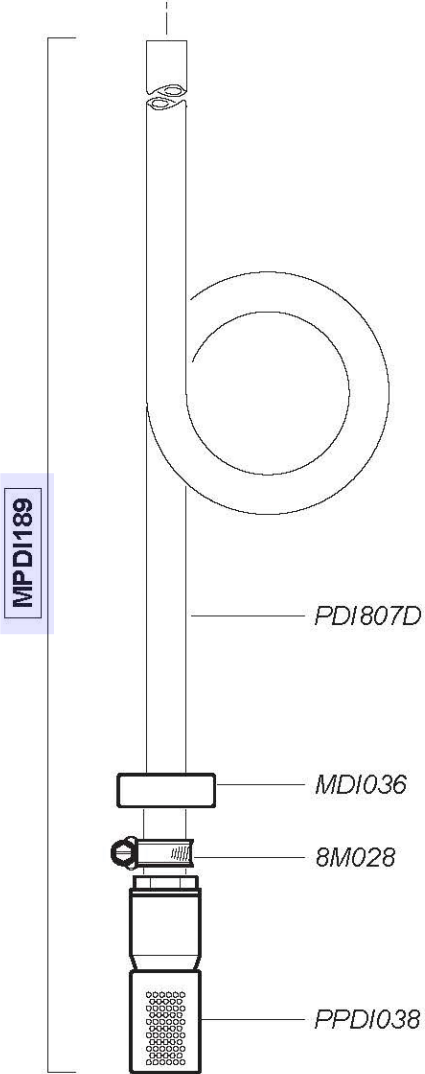

# D14MZ520

For serial numbers greater than  
13400000 up to 16290362

2 m<sup>3</sup>/h - 5 - 20%  
9 GPM - 1:20 - 1:5  
0.5 - 4 bar  
7 - 57 psi

# D14MZ520

For serial numbers greater than  
13400000 up to 16290362

2 m<sup>3</sup>/h - 5 - 20%  
9 GPM - 1:20 - 1:5  
0.5 - 4 bar  
7 - 57 psi

(Ø16)

**Option "V"**

(Ø20)

© DOSATRON INTERNATIONAL S.A.S. 2013  
D3RE25-IE/0713/D1

**A**