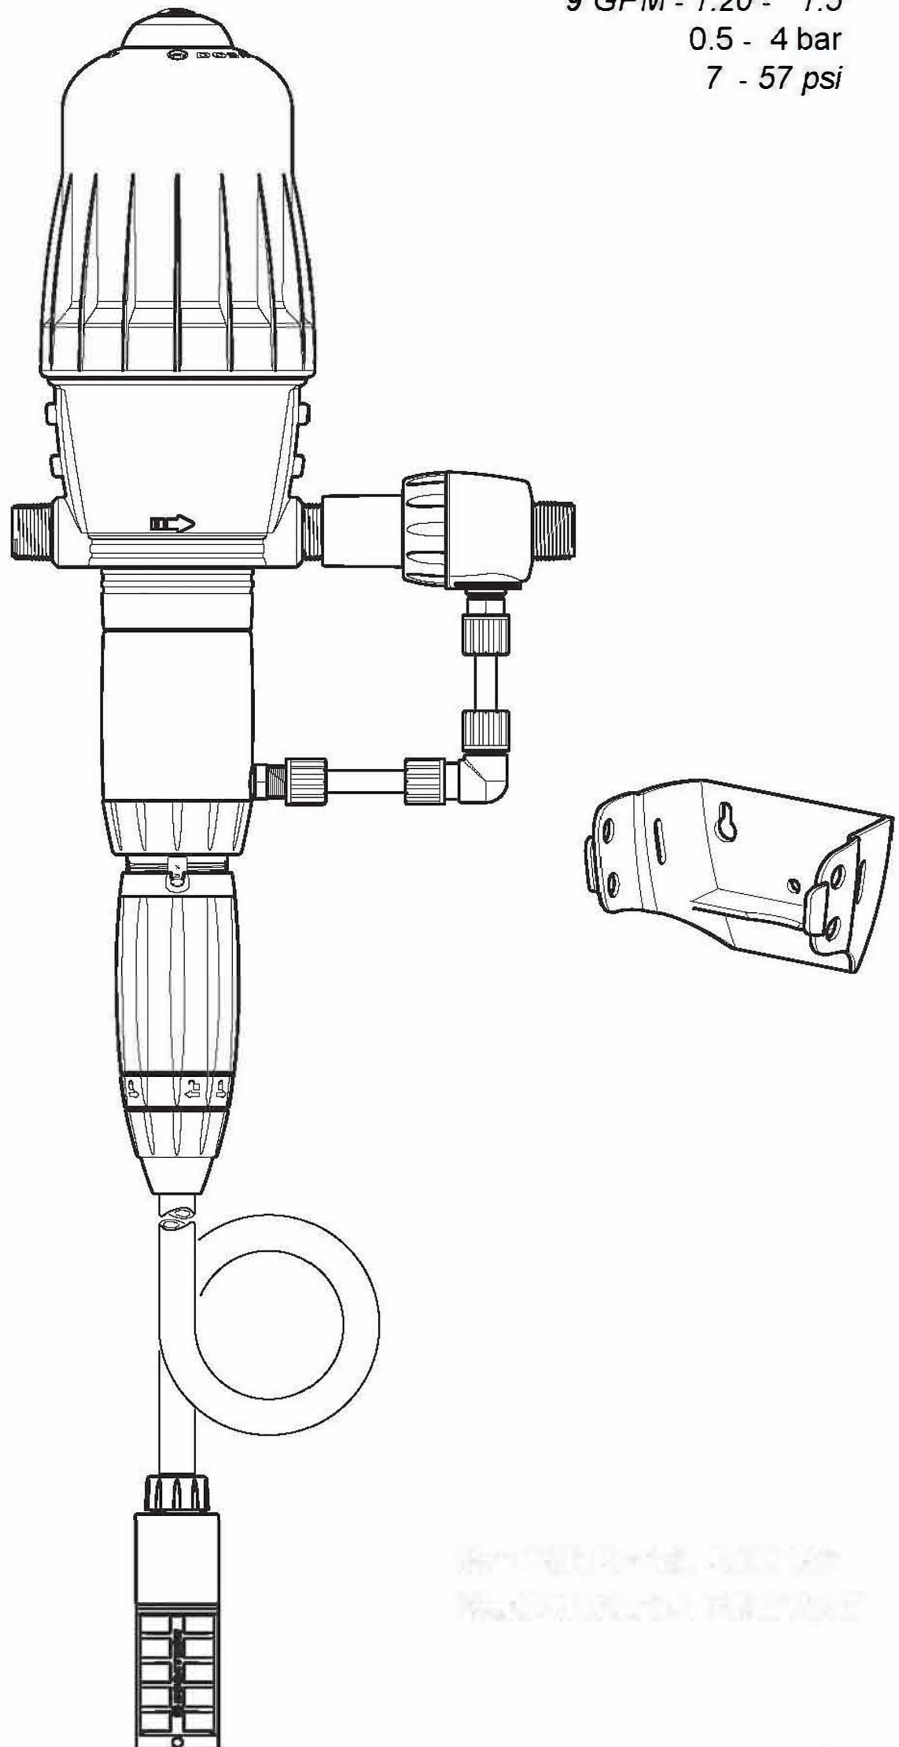

D14MZ520

For serial numbers greater than
13400000 up to 16290362

2 m³/h - 5 - 20%
9 GPM - 1:20 - 1:5
0.5 - 4 bar
7 - 57 psi