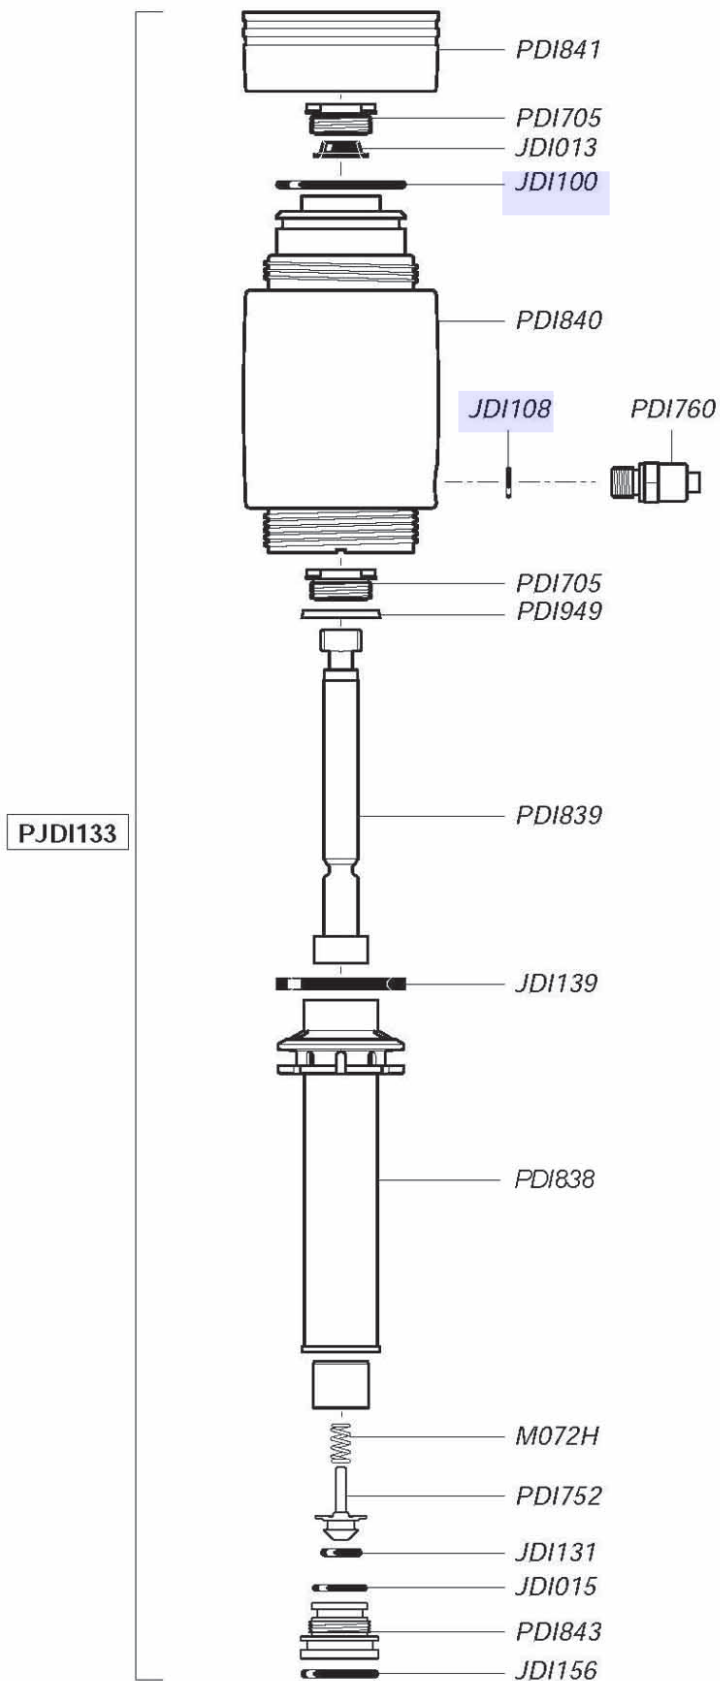

D14MZ520

For serial numbers greater than
13400000 up to 16290362

2 m³/h - 5 - 20%
9 GPM - 1:20 - 1:5
0.5 - 4 bar
7 - 57 psi

© DOSATRON INTERNATIONAL S.A.S. 2013
D3RE25-1E/0713/D1