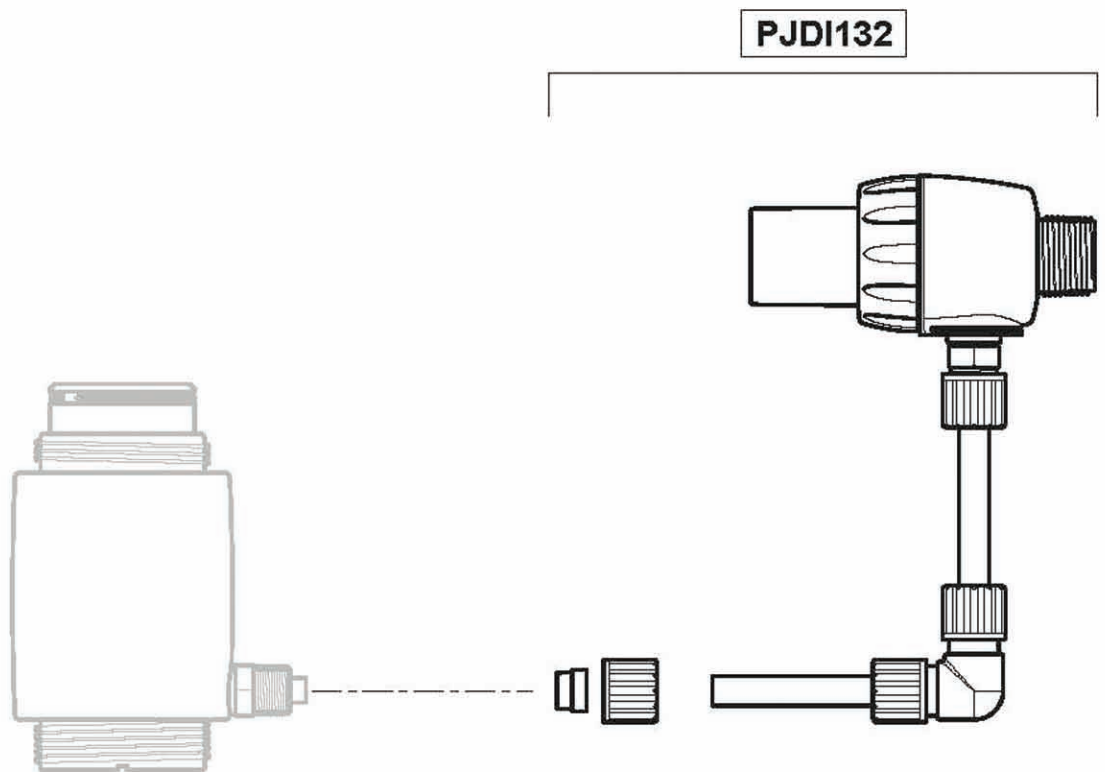

# D14MZ520

For serial numbers greater than  
13400000 up to 16290362

2 m<sup>3</sup>/h - 5 - 20%  
9 GPM - 1:20 - 1:5  
0.5 - 4 bar  
7 - 57 psi