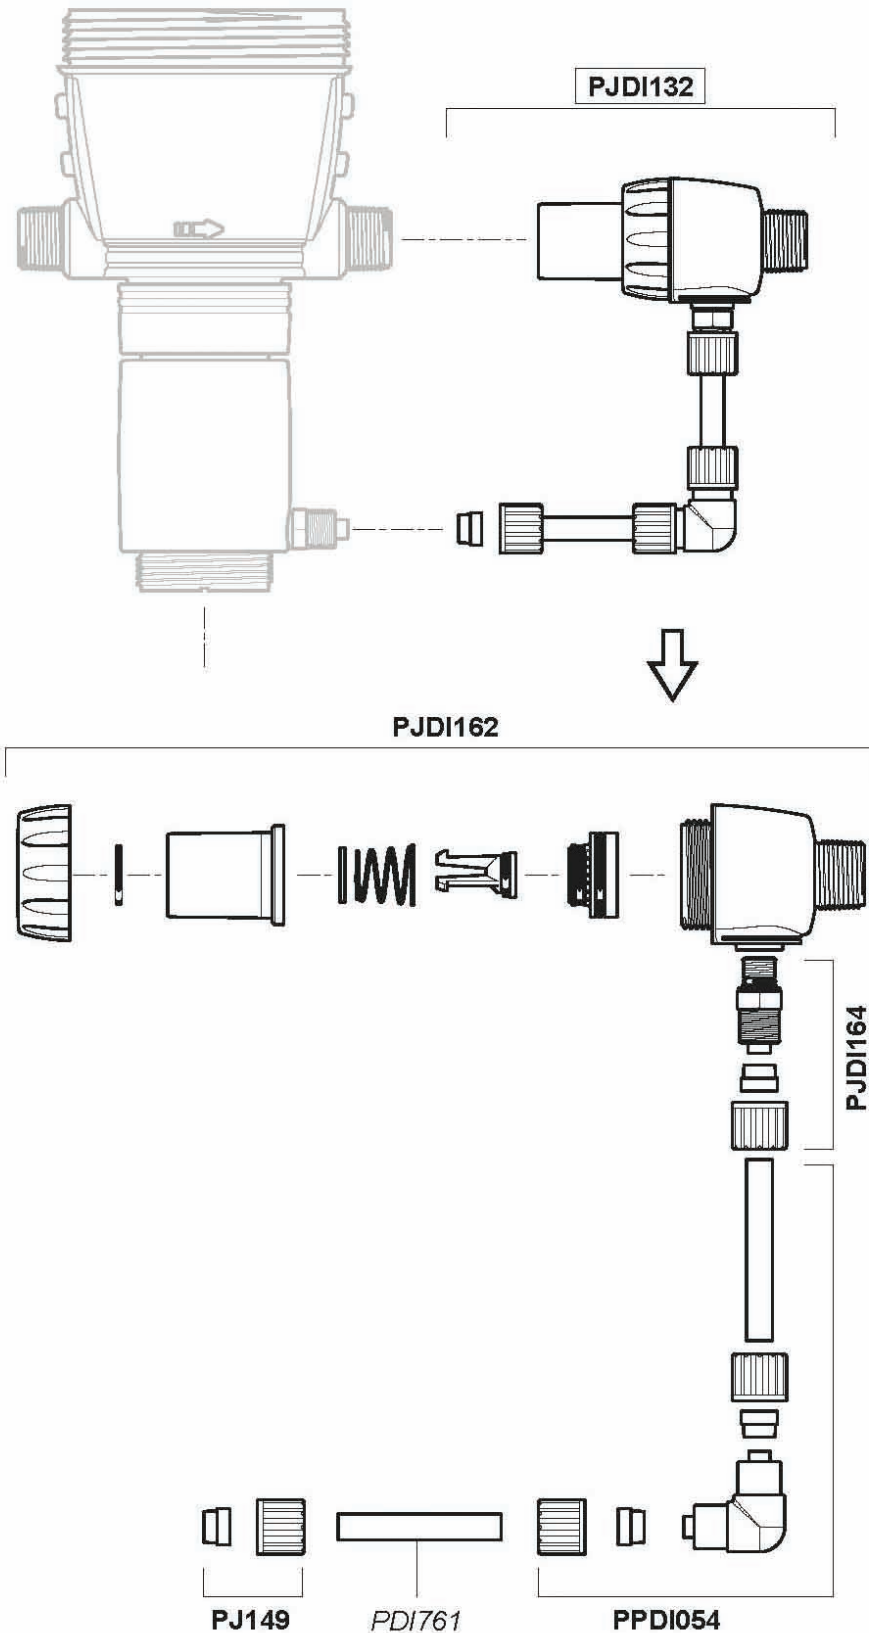

# D14MZ520

For serial numbers greater than  
13400000 up to 16290362

2 m<sup>3</sup>/h - 5 - 20%  
9 GPM - 1:20 - 1:5  
0.5 - 4 bar  
7 - 57 psi