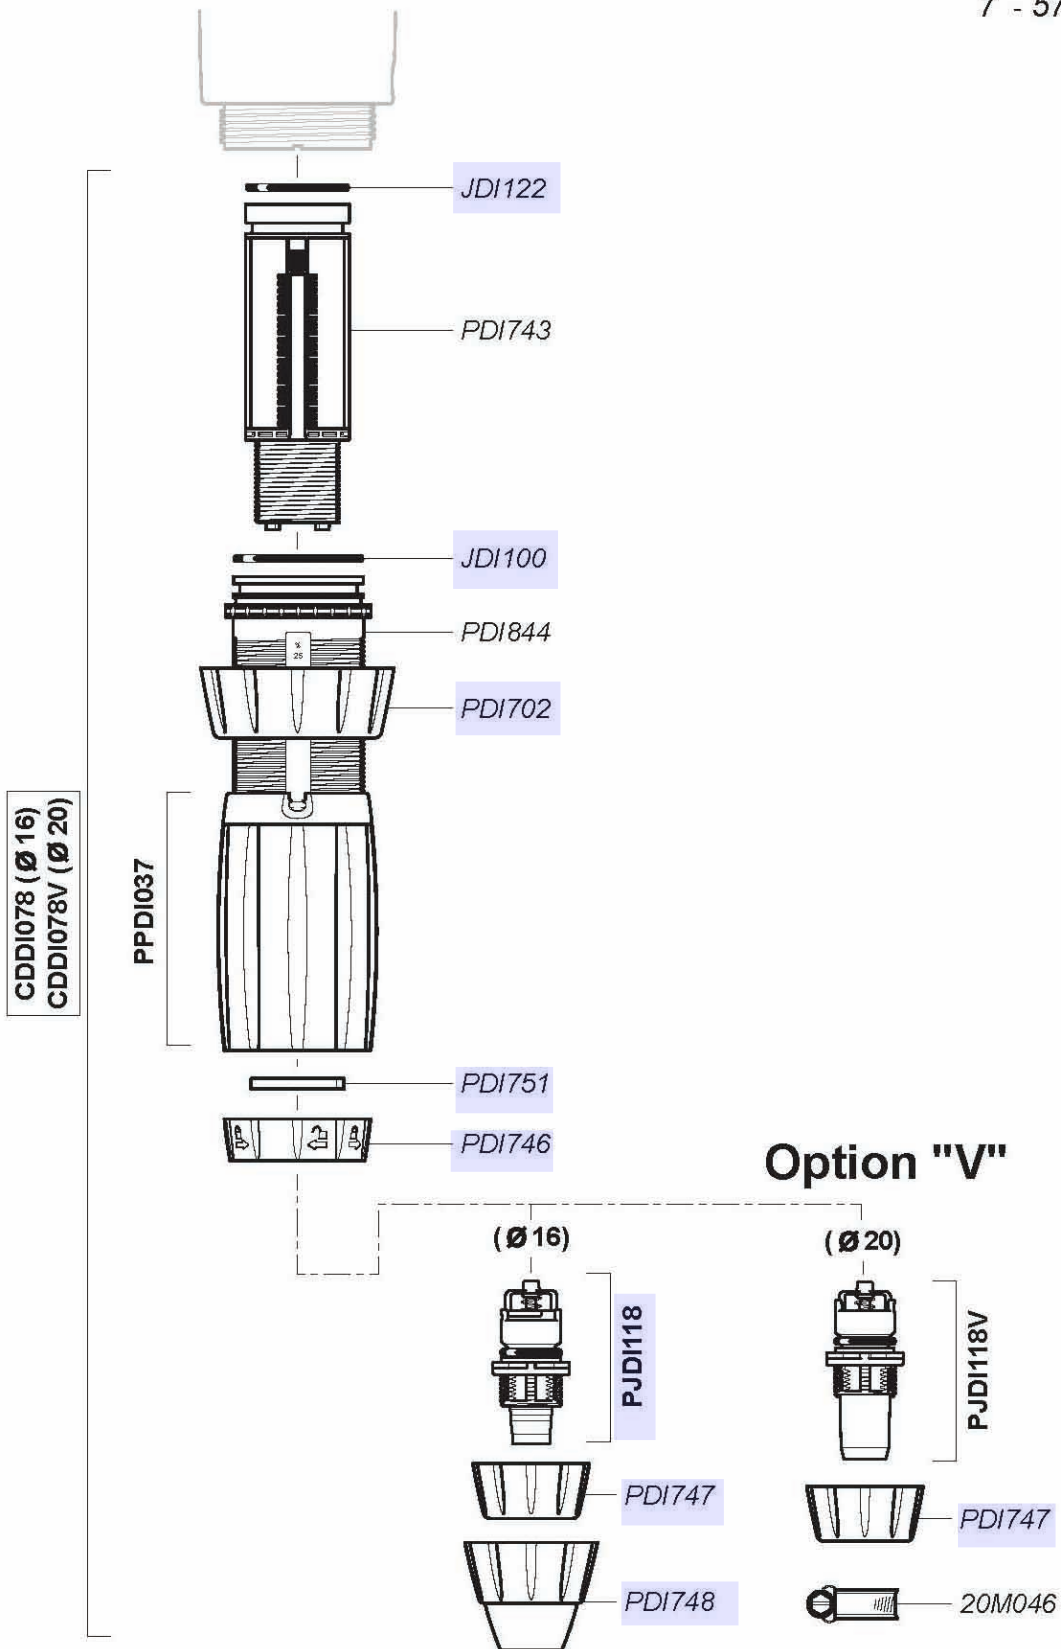

D14MZ520

For serial numbers greater than
13400000 up to 16290362

2 m³/h - 5 - 20%
9 GPM - 1:20 - 1:5
0.5 - 4 bar
7 - 57 psi

© DOSATRON INTERNATIONAL S.A.S. 2013
D3RE25-IE/0713/D1

D