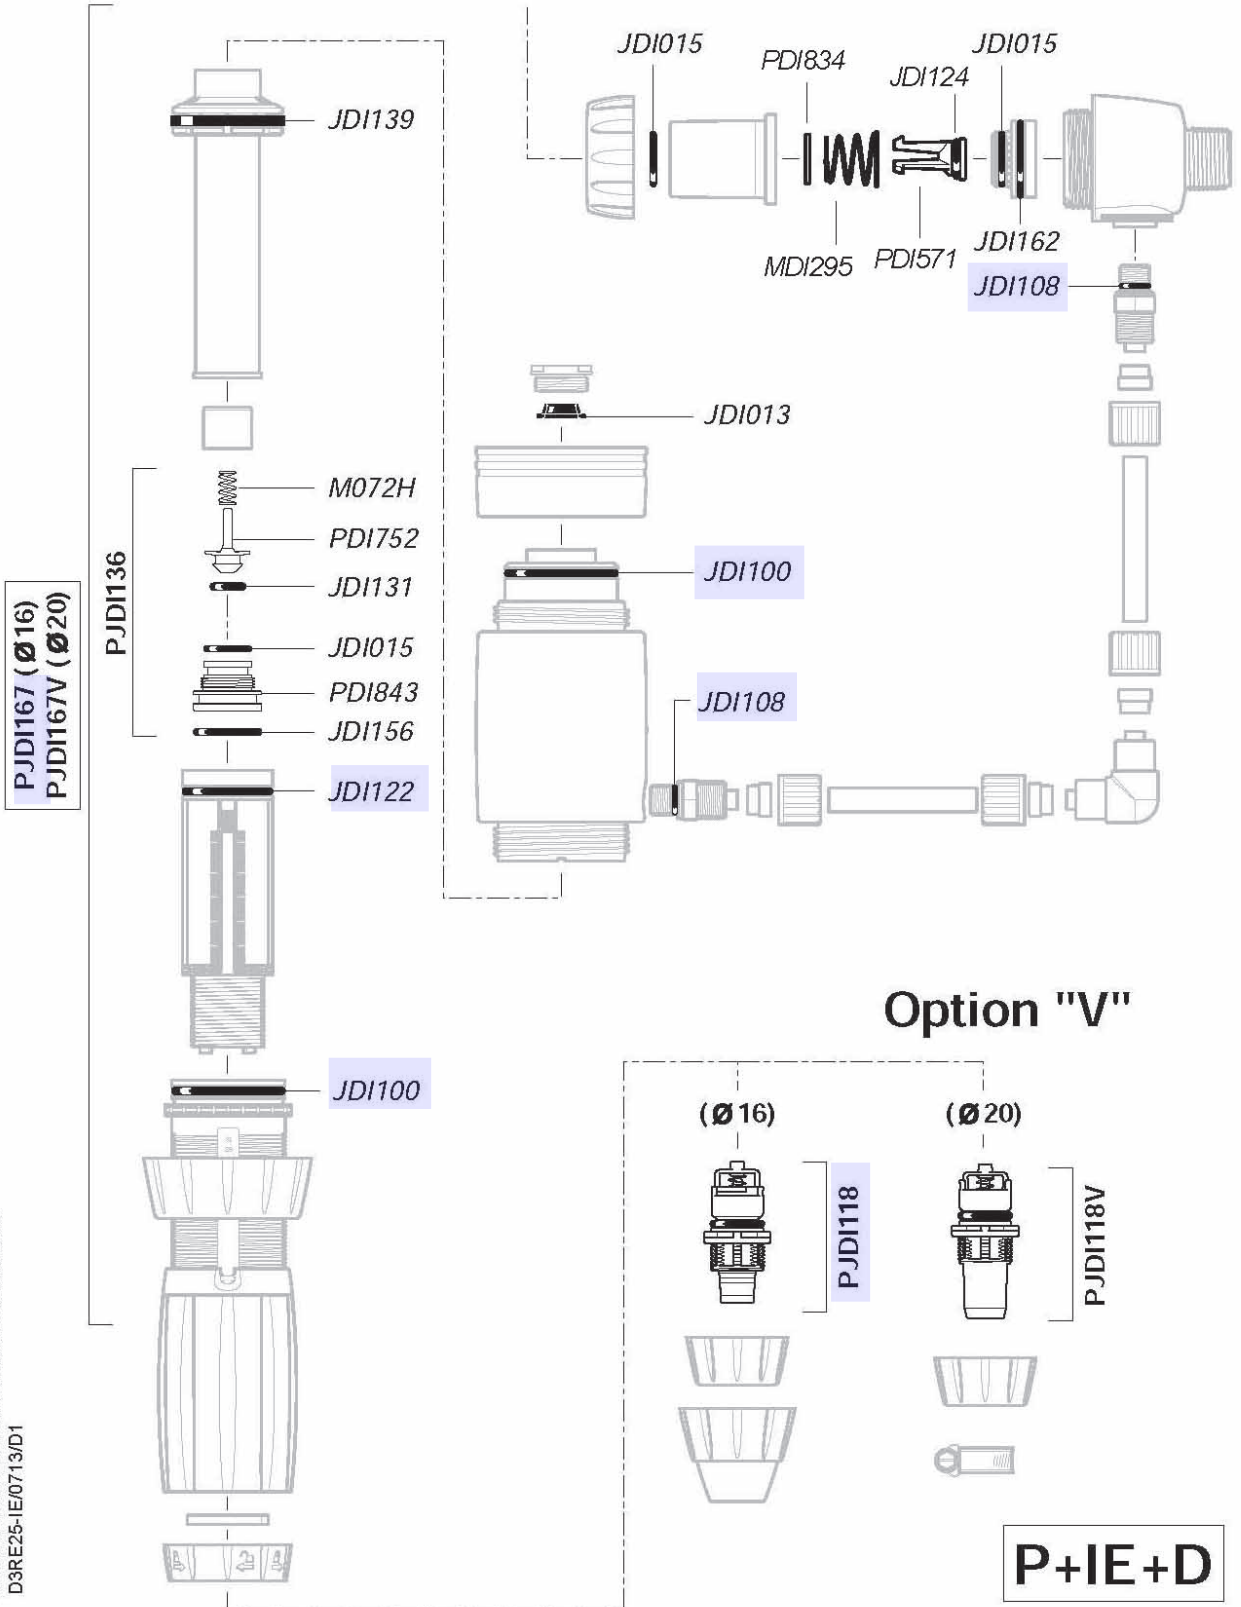

D14MZ520

For serial numbers greater than
13400000 up to 16290362

2 m³/h - 5 - 20%
9 GPM - 1:20 - 1:5
0.5 - 4 bar
7 - 57 psi

© DOSATRON INTERNATIONAL S.A.S. 2013
D3RE25-IE0713/D1