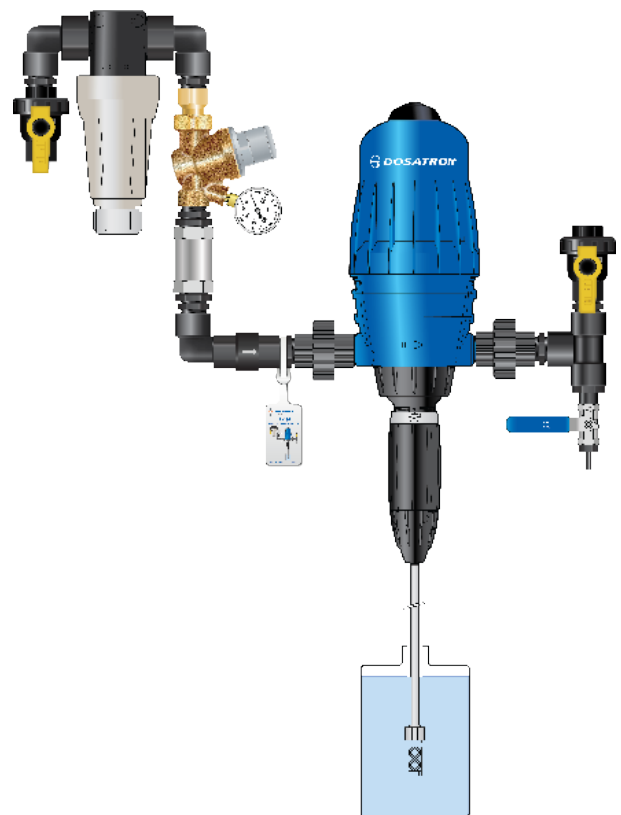

Dilution™

SOLUTIONS

Industrial Plumbing Kit

Part #: IPK34 - 14 GPM

IPK34 - 14 GPM Includes:

3/4" polypropylene single union ball valves
1/2" stainless steel ball valve
3/4" polypropylene 200 mesh tee filter
3/4" pressure regulator w/gauge
1" flow restrictor 14 GPM
1" to 3/4" reducer bushings
3/4" polypropylene check valve
3/4" unions schedule 80 PVC
3/4" polypropylene fittings
1/2" polypropylene fitting
1/2" barb fitting
3/4" male to 1/2" female reducer bushing
3/4" Tee
3/4" street elbows
Roll of thread tape
Instruction card

IPK34 - 14 GPM

For units: D14MZ2, D14MZ5,
D14MZ10, and D14MZ3000
(Dosatron unit sold separately)

NOTE: Parts ordered, or pictured, may look slightly different than the image displayed, but the fit and function will be the same.

Dilution™

SOLUTIONS

Industrial Plumbing Kit

Part #: IPK34MC - 14 GPM

IPK34MC - 14 GPM Includes:

3/4" polypropylene single union ball valves
1/2" stainless steel ball valve
3/4" polypropylene 200 mesh tee filter
3/4" pressure regulator w/gauge
1" flow restrictor 14 GPM
1" to 3/4" reducer bushings
3/4" polypropylene check valve
3/4" unions schedule 80 PVC
3/4" polypropylene fittings
1/2" polypropylene fitting
1/2" barb fitting
3/4" male to 1/2" female reducer bushing
3/4" Tee
3/4" street elbows
Roll of thread tape
Instruction card
Mixing chamber

IPK34MC - 14 GPM

For units: D14MZ2, D14MZ5,
D14MZ10, and D14MZ3000
(Dosatron unit sold separately)

NOTE: Parts ordered, or pictured, may look slightly different than the image displayed, but the fit and function will be the same.