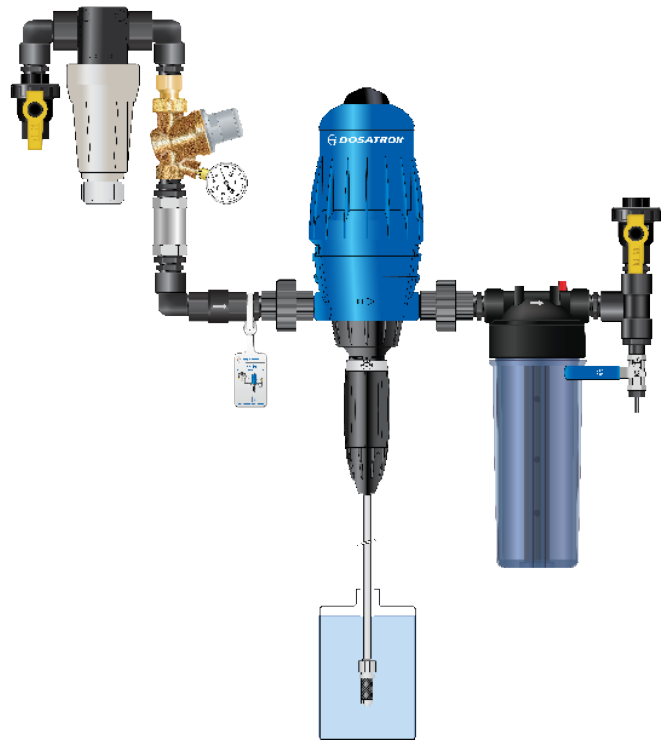

Dilution™

SOLUTIONS

Industrial Plumbing Kit

Part #: IPK34 - 14 GPM

IPK34 - 14 GPM Includes:

3/4" polypropylene single union ball valves
1/2" stainless steel ball valve
3/4" polypropylene 200 mesh tee filter
3/4" pressure regulator w/gauge
1" flow restrictor 14 GPM
1" to 3/4" reducer bushings
3/4" polypropylene check valve
3/4" unions schedule 80 PVC
3/4" polypropylene fittings
1/2" polypropylene fitting
1/2" barb fitting
3/4" male to 1/2" female reducer bushing
3/4" Tee
3/4" street elbows
Roll of thread tape
Instruction card

IPK34 - 14 GPM

For units: D14MZ2, D14MZ5,
D14MZ10, and D14MZ3000
(Dosatron unit sold separately)

NOTE: Parts ordered, or pictured, may look slightly different than the image displayed, but the fit and function will be the same.

Dilution™

SOLUTIONS

Industrial Plumbing Kit

Part #: IPK34MC - 14 GPM

IPK34MC - 14 GPM Includes:

3/4" polypropylene single union ball valves
1/2" stainless steel ball valve
3/4" polypropylene 200 mesh tee filter
3/4" pressure regulator w/gauge
1" flow restrictor 14 GPM
1" to 3/4" reducer bushings
3/4" polypropylene check valve
3/4" unions schedule 80 PVC
3/4" polypropylene fittings
1/2" polypropylene fitting
1/2" barb fitting
3/4" male to 1/2" female reducer bushing
3/4" Tee
3/4" street elbows
Roll of thread tape
Instruction card
Mixing chamber

IPK34MC - 14 GPM

For units: D14MZ2, D14MZ5,
D14MZ10, and D14MZ3000
(Dosatron unit sold separately)

NOTE: Parts ordered, or pictured, may look slightly different than the image displayed, but the fit and function will be the same.