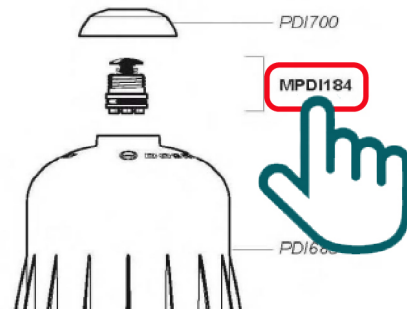

DOCUMENT INSTRUCTIONS

- Click on a part #, to visit item page
- Click arrow back from item page, to return to this document