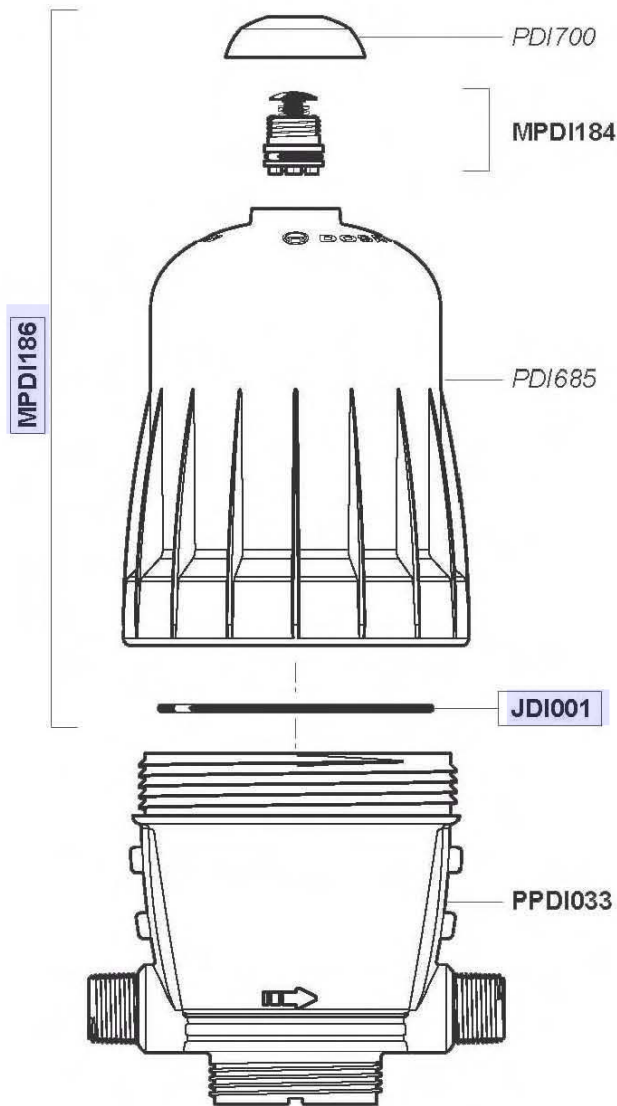

D14MZ520

For serial numbers
up to 13400000

2 m³/h - 5 - 20%
9 GPM - 1:20 - 1:5
0.5 - 4 bar
7 - 57 psi

C+M