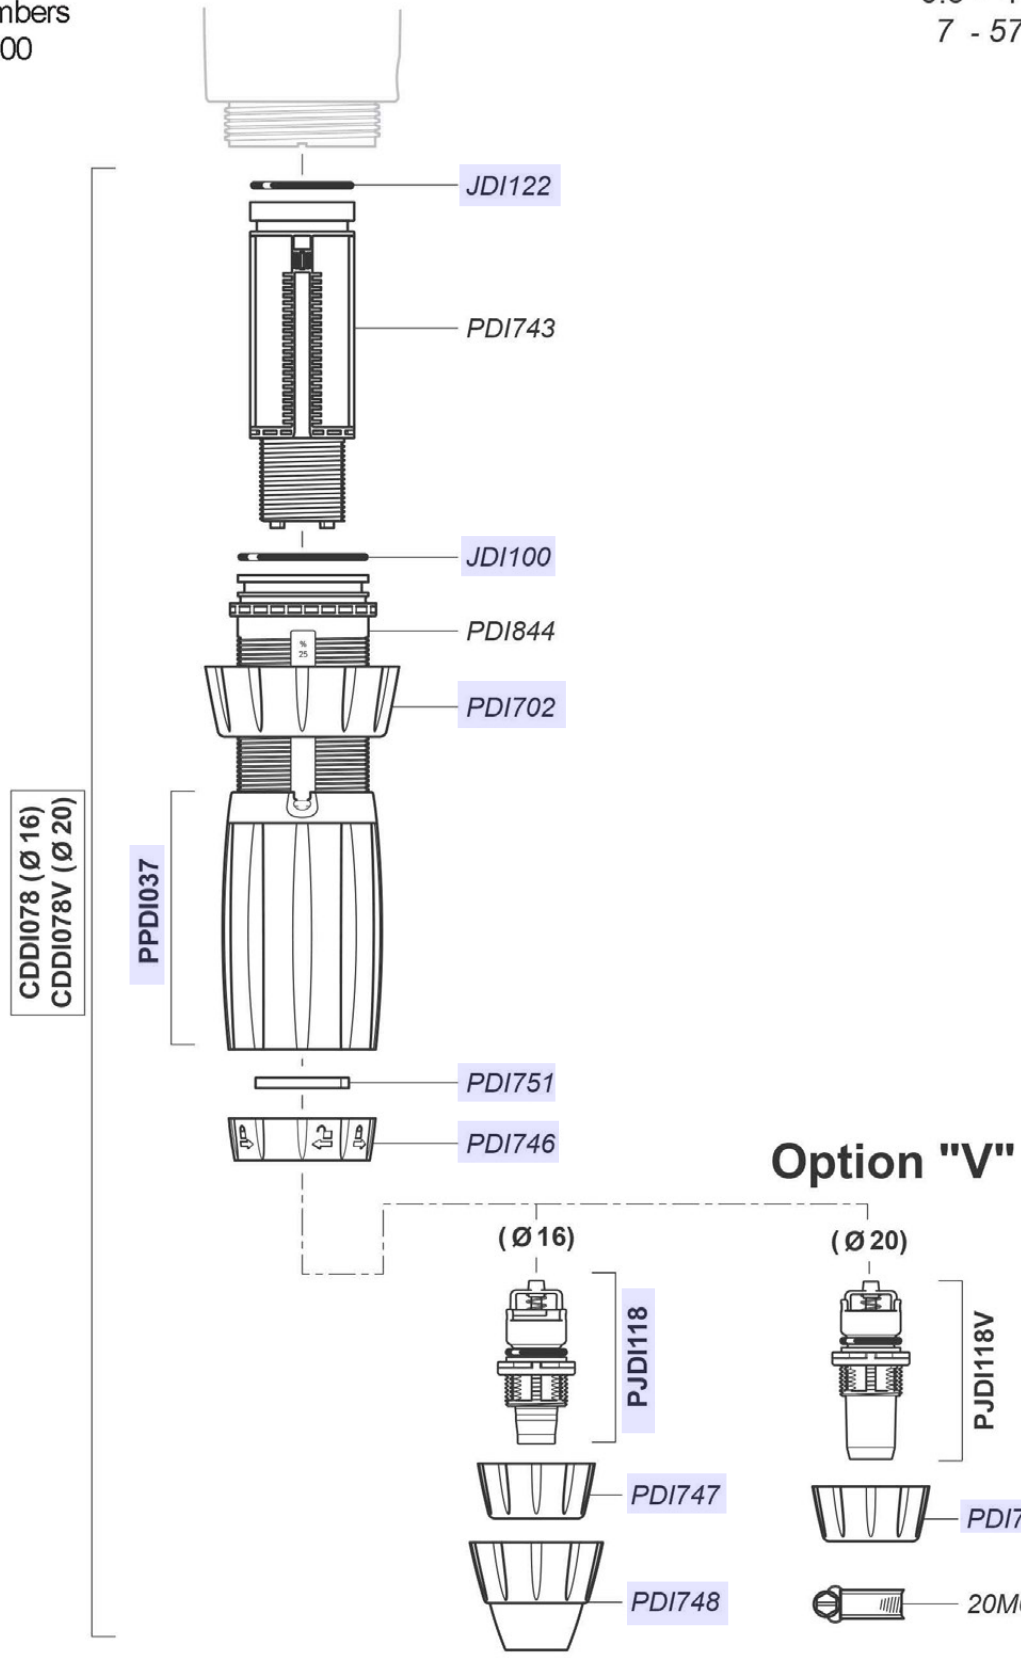

D14MZ520

For serial numbers
up to 13400000

2 m³/h - 5 - 20%
9 GPM - 1:20 - 1:5
0.5 - 4 bar
7 - 57 psi

© DOSATRON INTERNATIONAL S.A.S. 2009
D14MZ520/0809/D9

D