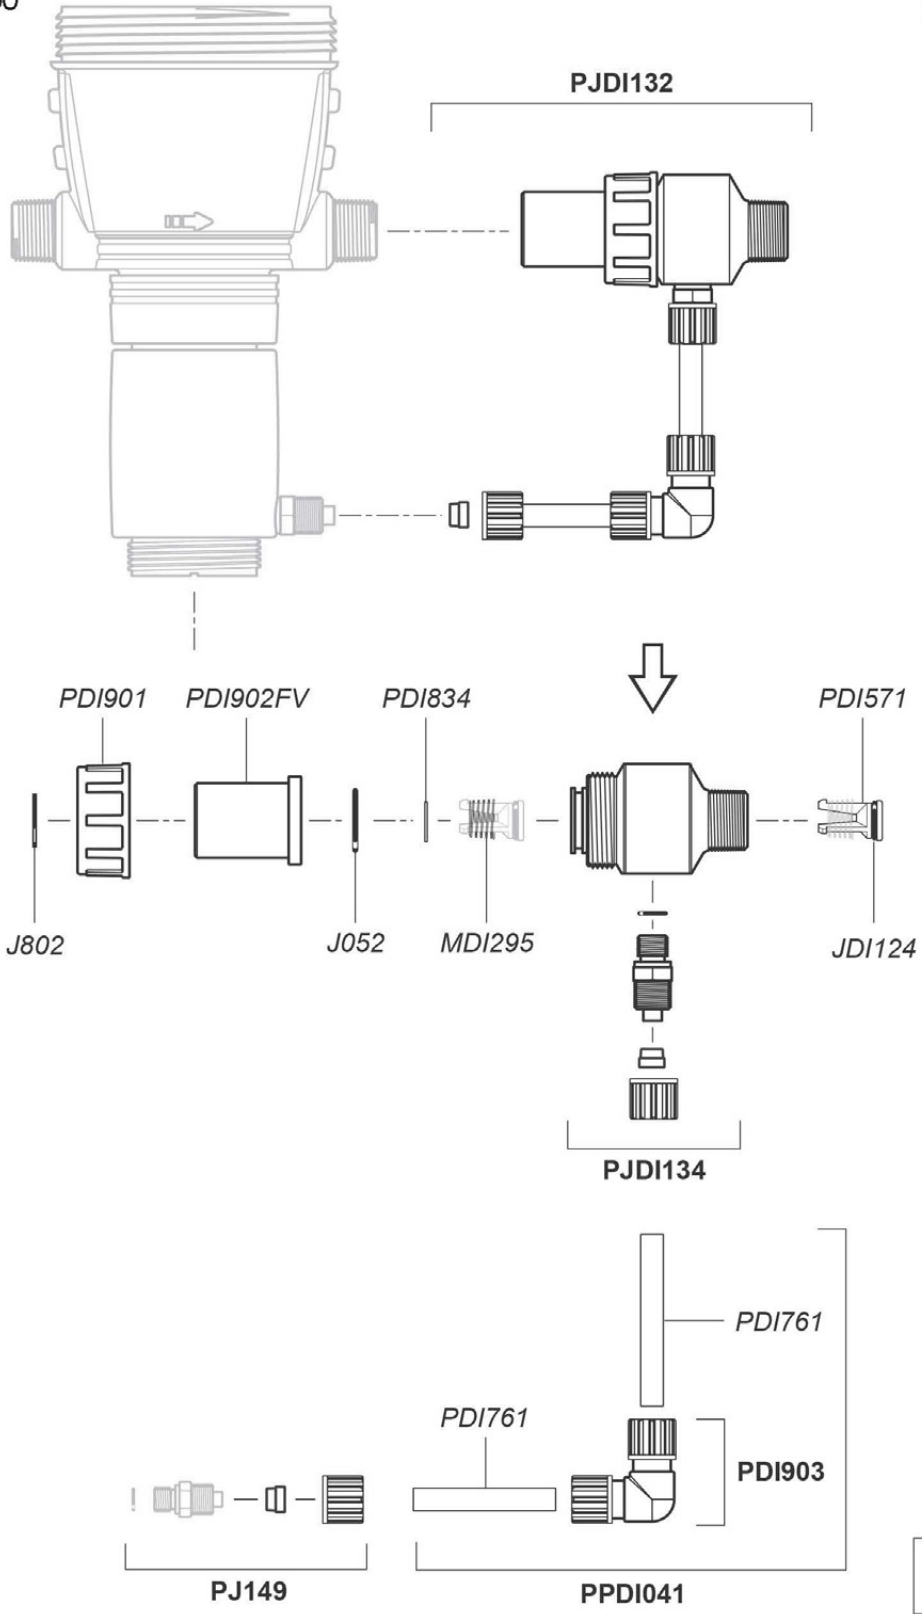

# D14MZ520

For serial numbers  
up to 13400000

2 m<sup>3</sup>/h - 5 - 20%  
9 GPM - 1:20 - 1:5  
0.5 - 4 bar  
7 - 57 psi

# D14MZ520

For serial numbers  
up to 13400000

2 m<sup>3</sup>/h - 5 - 20%  
9 GPM - 1:20 - 1:5  
0.5 - 4 bar  
7 - 57 psi

© DOSATRON INTERNATIONAL S.A.S. 2009  
D14MZ520/0809/D8

# D14MZ520

For serial numbers  
up to 13400000

2 m<sup>3</sup>/h - 5 - 20%  
9 GPM - 1:20 - 1:5  
0.5 - 4 bar  
7 - 57 psi

(Ø16)

(Ø20)