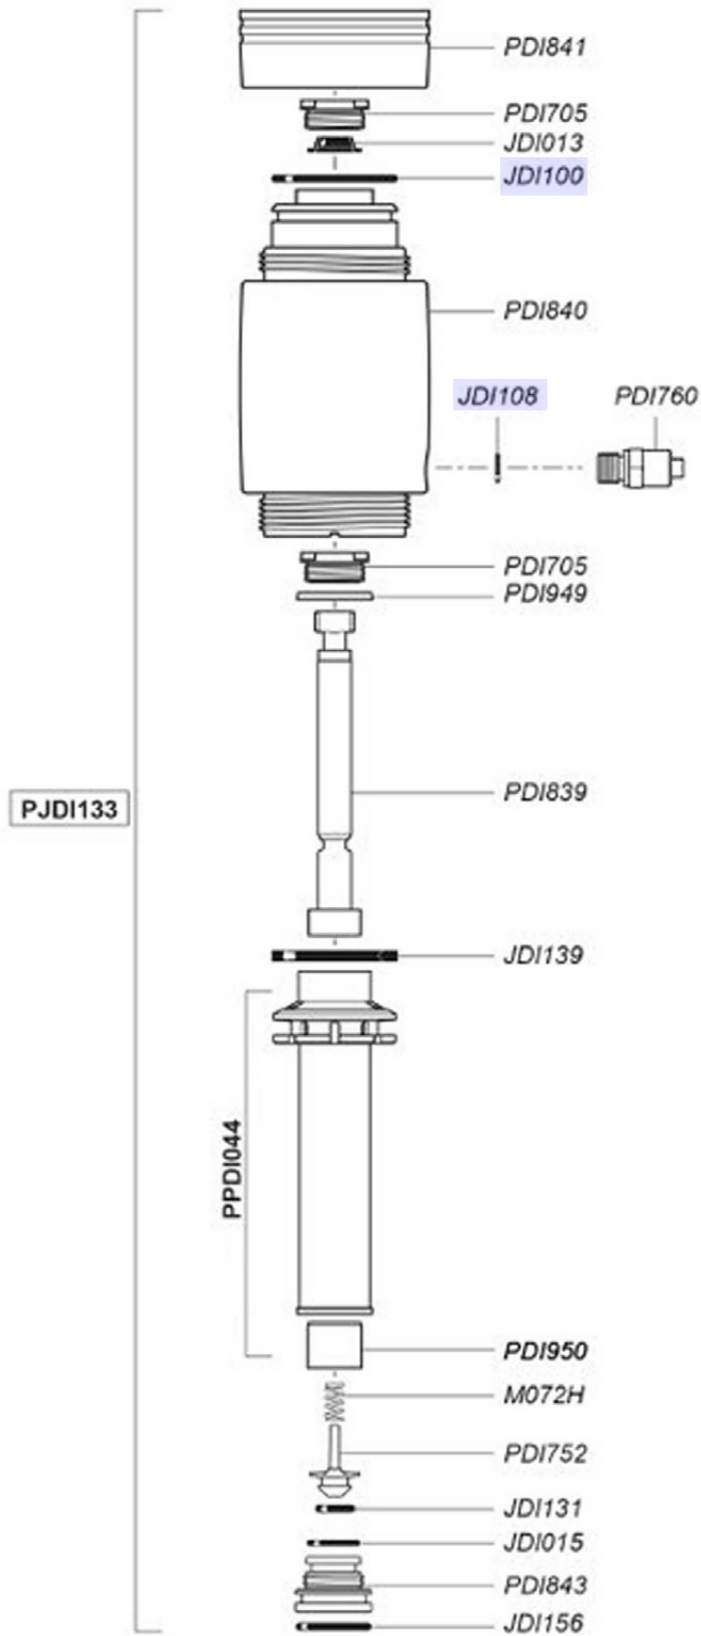

### UNIT SPECIFICATIONS

- 1:20 - 1:5
- 7 - 57 PSI
- 3/4" NPT Connection

# D14MZ520

For serial numbers  
up to 13400000

2 m<sup>3</sup>/h - 5 - 20%  
9 GPM - 1:20 - 1:5  
0.5 - 4 bar  
7 - 57 psi

© DOSATRON INTERNATIONAL S.A.S. 2009  
D14MZ520/0809/D5

# D14MZ520

For serial numbers  
up to 13400000

2 m<sup>3</sup>/h - 5 - 20%  
9 GPM - 1:20 - 1:5  
0.5 - 4 bar  
7 - 57 psi