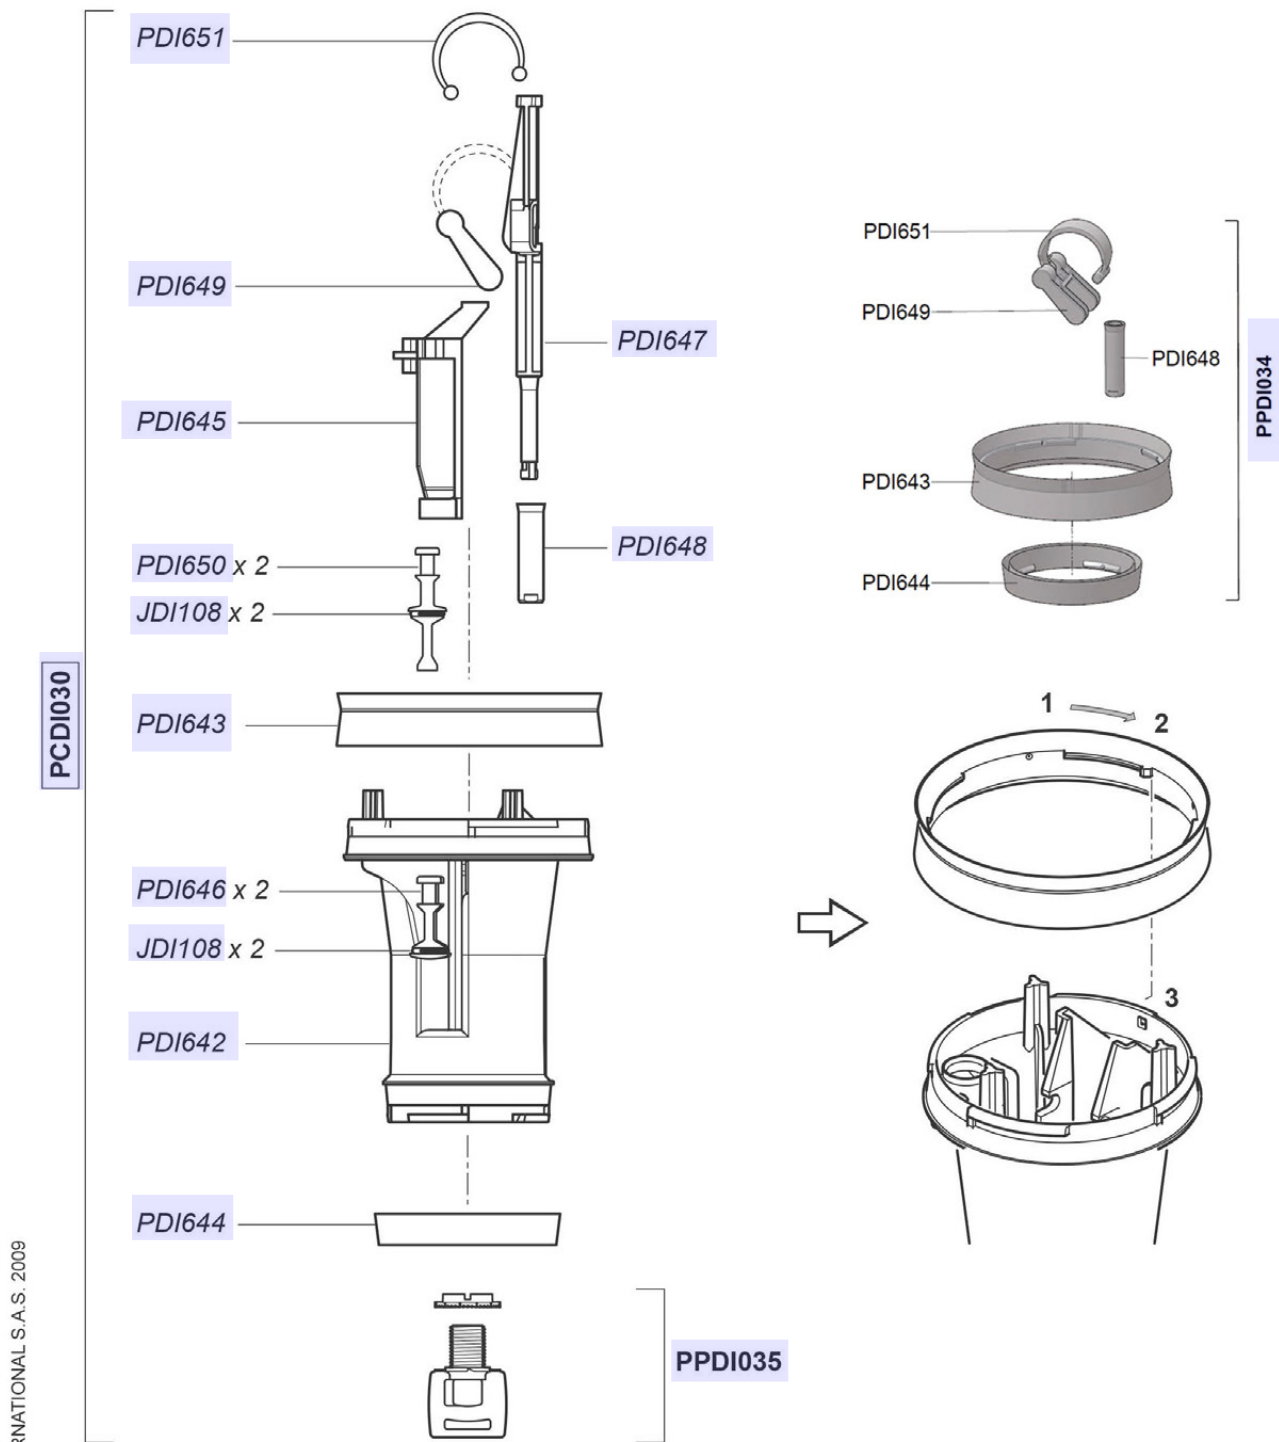

# D14MZ520

For serial numbers  
up to 13400000

2 m<sup>3</sup>/h - 5 - 20%  
9 GPM - 1:20 - 1:5  
0.5 - 4 bar  
7 - 57 psi

© DOSATRON INTERNATIONAL S.A.S. 2009  
D14MZ520/0809/D5