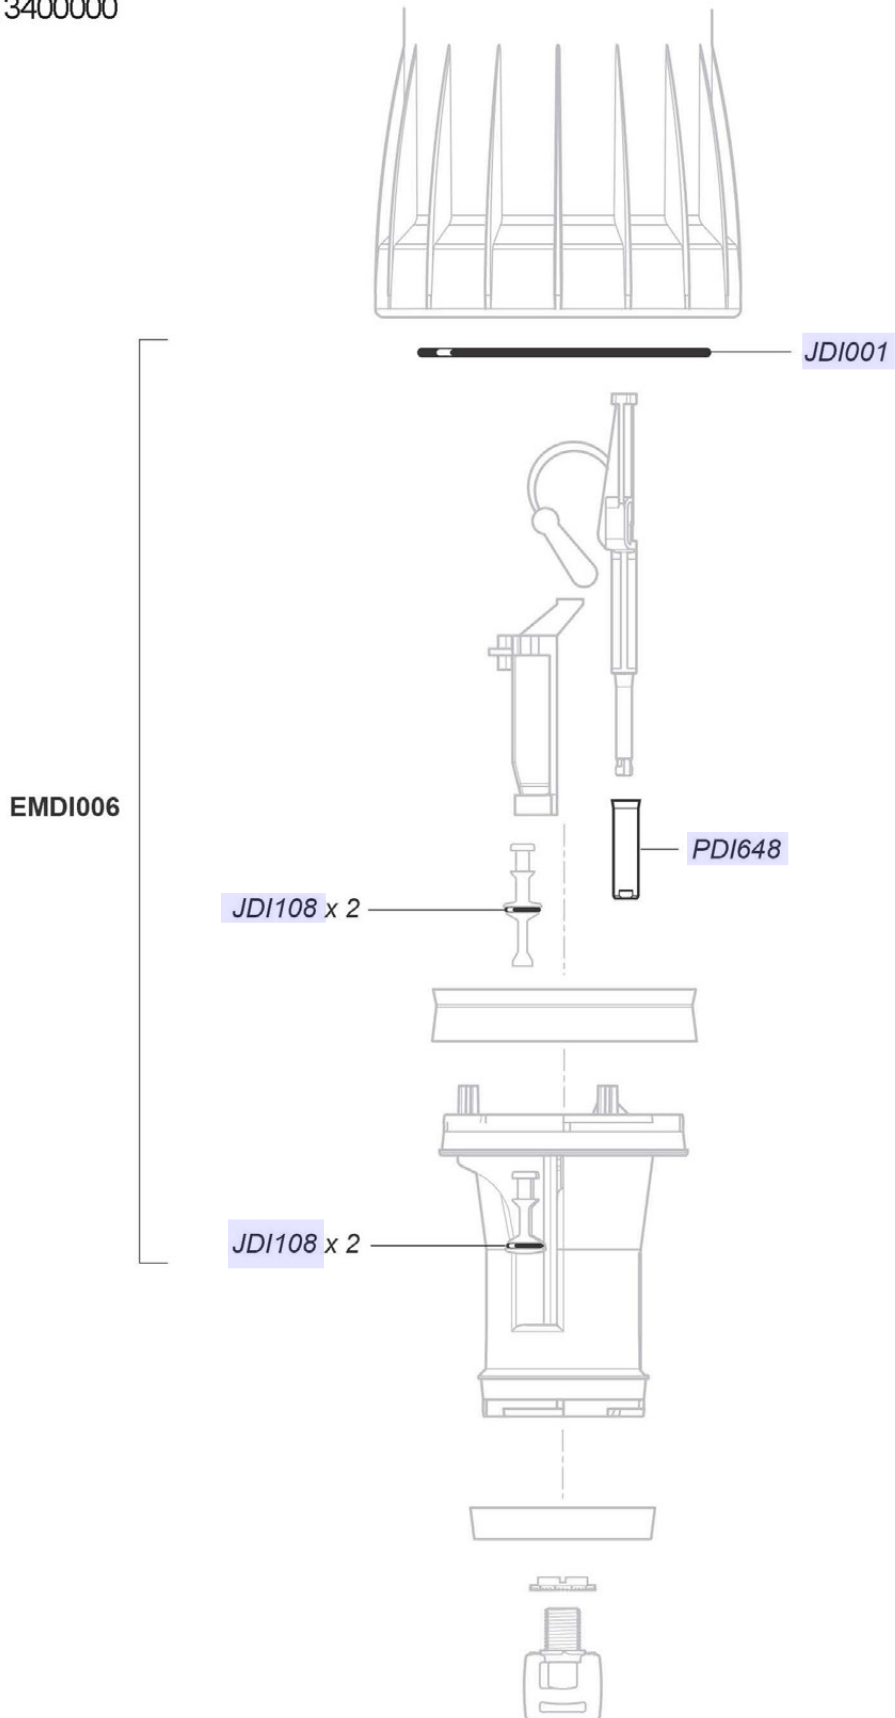

D14MZ520

For serial numbers
up to 13400000

2 m³/h - 5 - 20%
9 GPM - 1:20 - 1:5
0.5 - 4 bar
7 - 57 psi