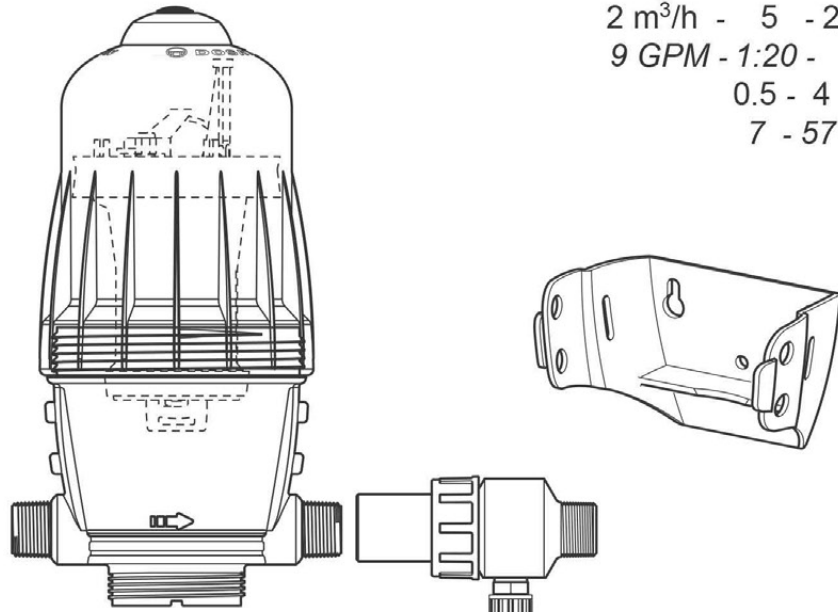

D14MZ520
For serial numbers
up to 13400000

2 m³/h - 5 - 20%
9 GPM - 1:20 - 1:5
0.5 - 4 bar
7 - 57 psi

C+M