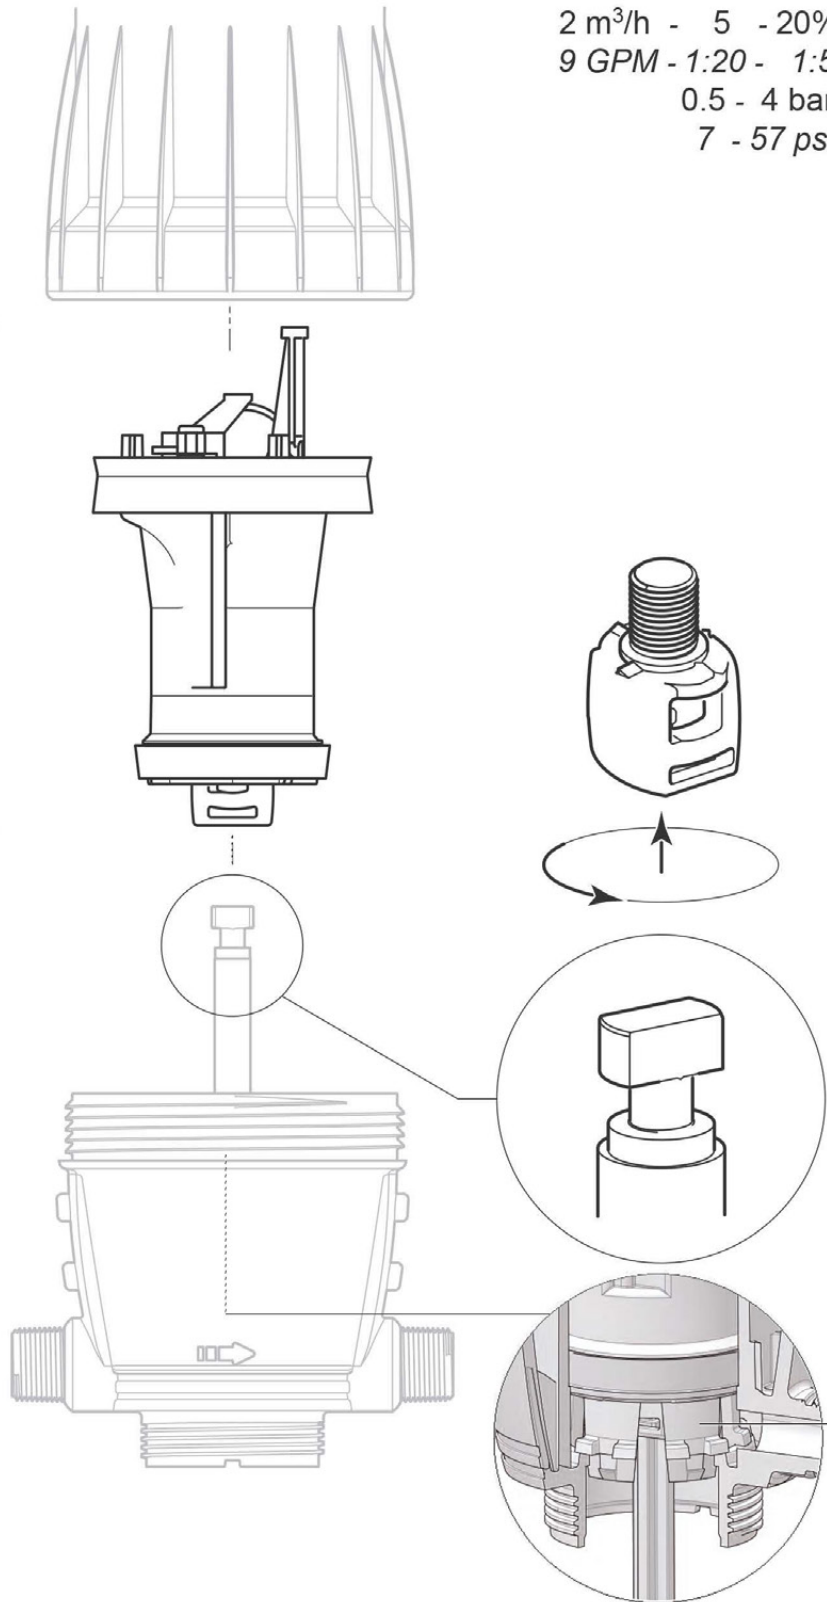

D14MZ520
For serial numbers
up to 13400000

2 m³/h - 5 - 20%
9 GPM - 1:20 - 1:5
0.5 - 4 bar
7 - 57 psi

PCDI030

PDI1135

C+M