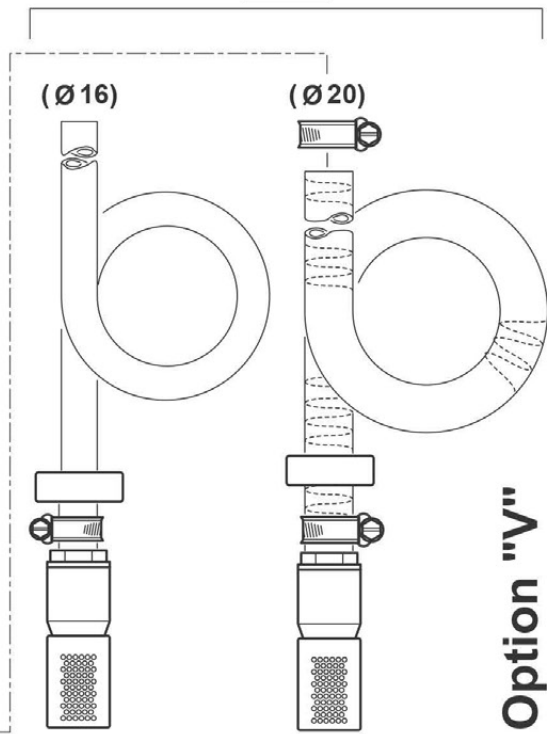

D14MZ520
For serial numbers
up to 13400000

2 m³/h - 5 - 20%
9 GPM - 1:20 - 1:5
0.5 - 4 bar
7 - 57 psi

C+M

P+IE

A

D

Option "V"