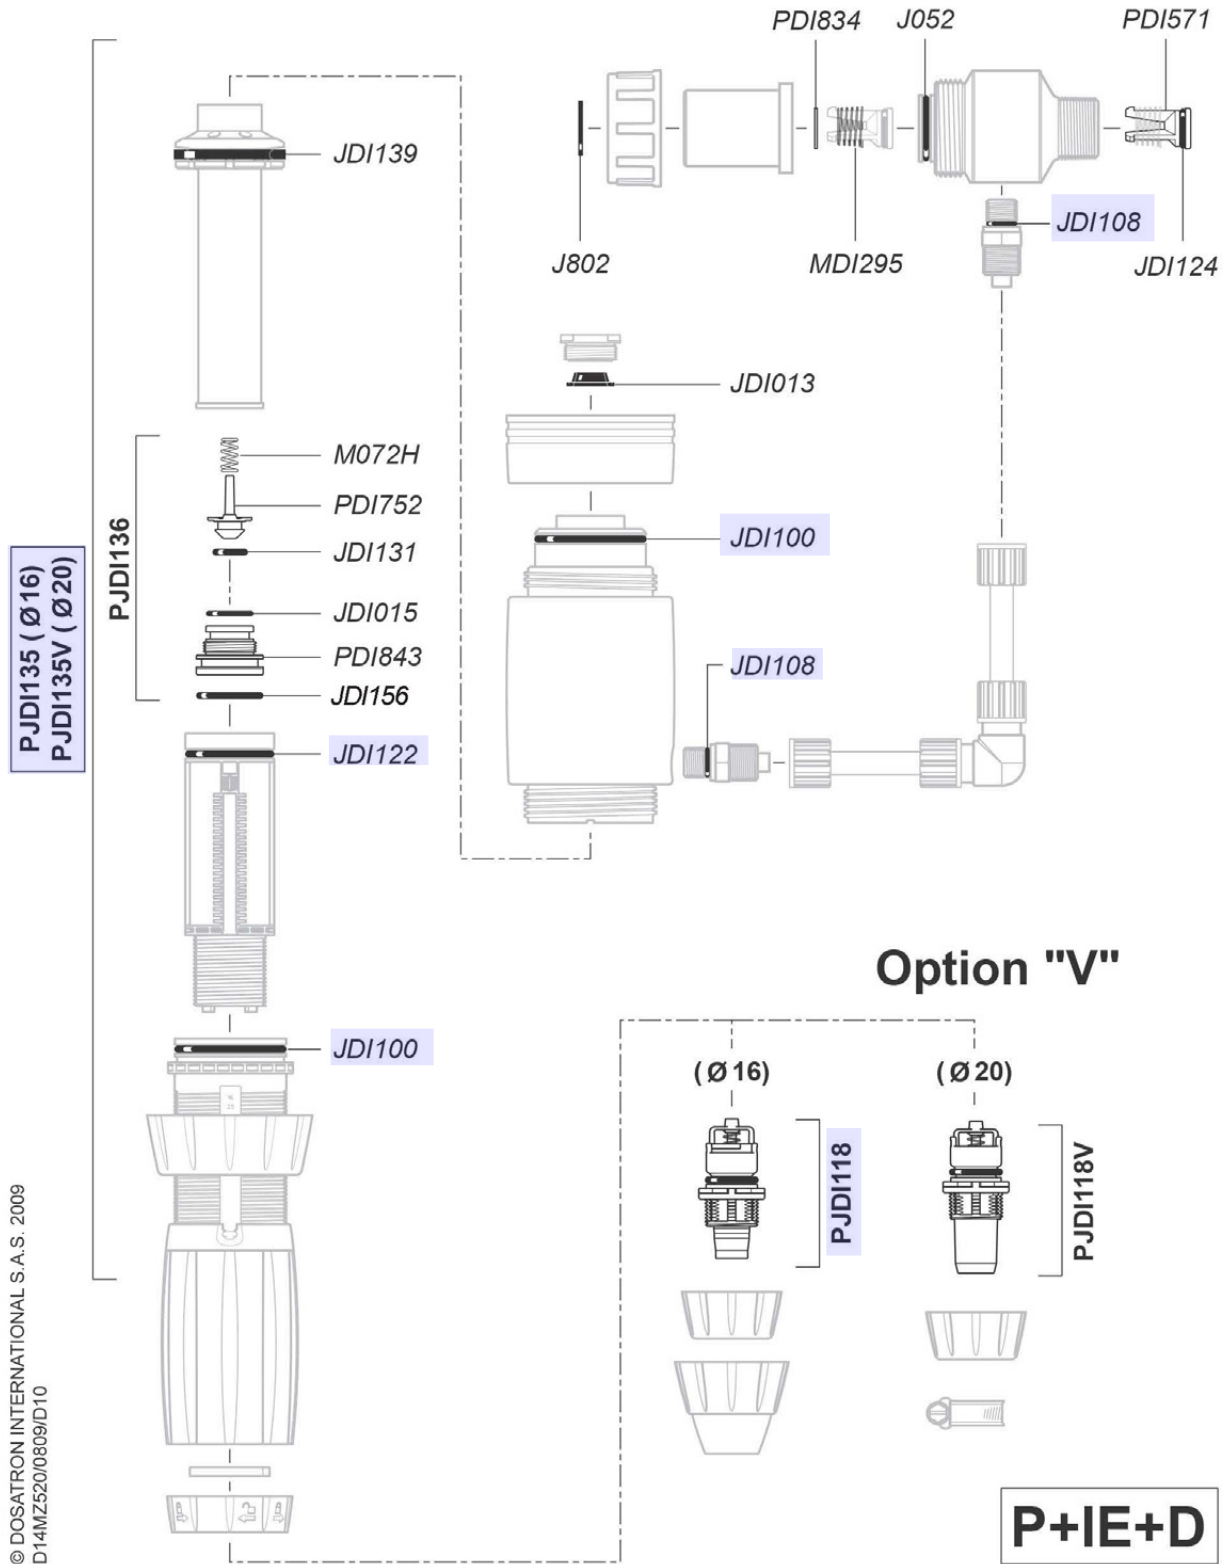

# D14MZ520

For serial numbers  
up to 13400000

2 m<sup>3</sup>/h - 5 - 20%  
9 GPM - 1:20 - 1:5  
0.5 - 4 bar  
7 - 57 psi

© DOSATRON INTERNATIONAL S.A.S. 2009  
D14MZ520/0809/D9

**D**

# D14MZ520

For serial numbers  
up to 13400000

2 m<sup>3</sup>/h - 5 - 20%  
9 GPM - 1:20 - 1:5  
0.5 - 4 bar  
7 - 57 psi

© DOSATRON INTERNATIONAL S.A.S. 2009  
D14MZ520/0809/D10

**P+IE+D**

# D14MZ520

For serial numbers  
up to 13400000

2 m<sup>3</sup>/h - 5 - 20%  
9 GPM - 1:20 - 1:5  
0.5 - 4 bar  
7 - 57 psi

(Ø16)

(Ø20)