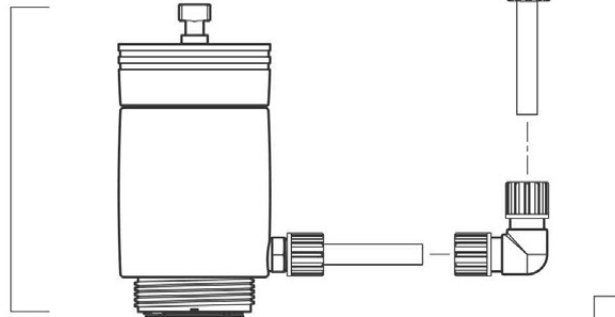

D14MZ520
For serial numbers
up to 13400000

2 m³/h - 5 - 20%
9 GPM - 1:20 - 1:5
0.5 - 4 bar
7 - 57 psi

C+M

P+IE

A

D

Option "V"